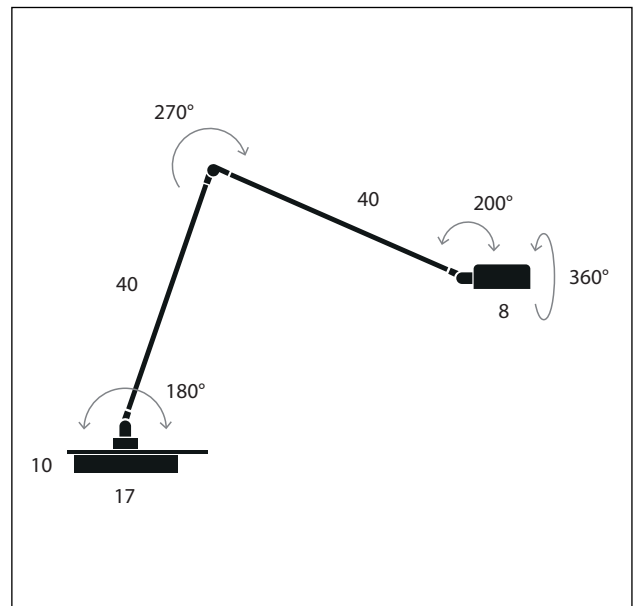

Daphne Cloe

design Tommaso Cimini, 2013

release 2019, December

Table standing lamp of metal with an articulated arm, adjustable in all positions and equipped with a plug connection. Flat base in metal with electronic transformer. 360° rotating head. The light source is a 9 W-LED controlled by an ON-OFF switch.

Finishing

Standard

● Black soft touch
cod. 07L01ST00

○ Matt white
cod. 07L02OP00

● Brushed nickel
cod. 07L4400

Special

● Matt red
cod. 07L03OP00

● Matt yellow
cod. 07L05OP00

● Metallic bronze
cod. 07L29MT00

All RAL coating and galvanic finishes available upon request

Light emission

- Light emission: diffuse
- Light direction: downlight
- Light source: led board
- Source flux: 800 lm
- Emitted flux: 643 lm
- Efficacy: 64,3 lm/W
- CCT: 3000K
- CRI index: 97
- Lifetime: >55000h L80 @ 25°C

Electrical Facts

- Source power: 9W
- Power absorption: 10W
- Stand-by absorption: < 1 W
- Grid voltage: 100-240V AC/50-60 Hz
- Power supply: internal AC-DC converter provided
- Dimmability: not dimmable
- Energy class: A++

Technical data

- Environment: indoor
- Placement: table
- Net weight: 2,3 Kg
- Certifications: CE
- Suggested ambient T: 25°C
- Maximum ambient T: 40°C
- Insulation class: II
- Protection class: IP20

Packaging
cardboard box
58 x 28 x 13 (cm)
0,02 m³

Gross weight
3 Kg