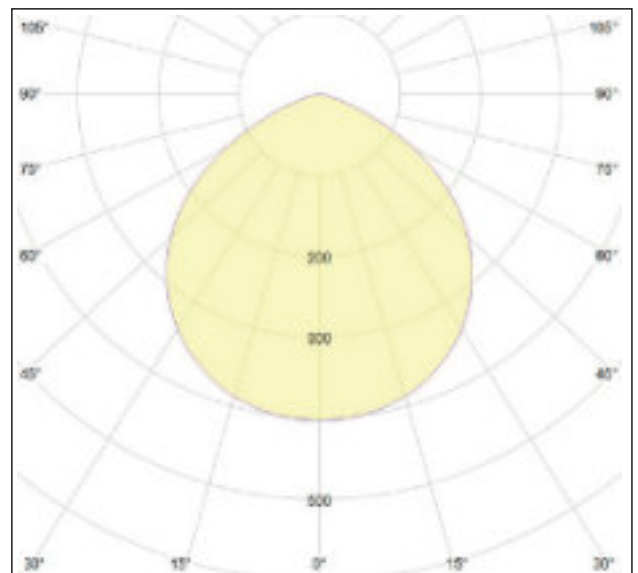

Daphne Cloe

design Tommaso Cimini, 2013

release 2019, December

Table standing lamp of metal with an articulated arm, adjustable in all positions and equipped with a plug connection. Flat base in metal with electronic transformer. 360° rotating head. The light source is a 9 W-LED controlled by an ON-OFF switch.

Finishing

Standard

● Black soft touch
cod. 07L01ST00

○ Matt white
cod. 07L02OP00

● Brushed nickel
cod. 07L4400

Special

● Matt red
cod. 07L03OP00

● Matt yellow
cod. 07L05OP00

● Metallic bronze
cod. 07L29MT00

All RAL coating and galvanic finishes available upon request

Light emission

- Light emission: diffuse
- Light direction: downlight
- Light source: led board
- Source flux: 800 lm
- Emitted flux: 643 lm
- Efficacy: 64,3 lm/W
- CCT: 3000K
- CRI index: 97
- Lifetime: >55000h L80 @ 25°C

Electrical Facts

- Source power: 9W
- Power absorption: 10W
- Stand-by absorption: < 1 W
- Grid voltage: 100-240V AC/50-60 Hz
- Power supply: internal AC-DC converter provided
- Dimmability: not dimmable
- Energy class: A++

Technical data

- Environment: indoor
- Placement: table
- Net weight: 2,3 Kg
- Certifications: CE
- Suggested ambient T: 25°C
- Maximum ambient T: 40°C
- Insulation class: II
- Protection class: IP20

Packaging
cardboard box
58 x 28 x 13 (cm)
0,02 m³

Gross weight
3 Kg