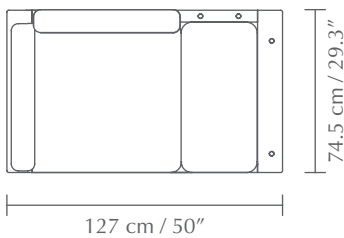

LOUNGE AROUND | 1.5-SEATER

Designed by Søren Ravn Christensen

Colour variations

oak

dark oak

DIMENSIONS

H x W x D: 40.3 x 127 x 74.5 cm / 15.9 x 50 x 29.3"

TESTS & CERTIFICATIONS

WEIGHT INCL. PACKAGING

Box 1: 38.5 kg / 84.9 lb
Box 2: 12.8 kg / 28.2 lb

PACKAGING DIMENSIONS

Box 1 (L x W x H): 82 x 145 x 10 cm / 32.3 x 57.1 x 3.9"
Box 2 (L x W x H): 74 x 95 x 41 cm / 29.1 x 37.4 x 16.1"