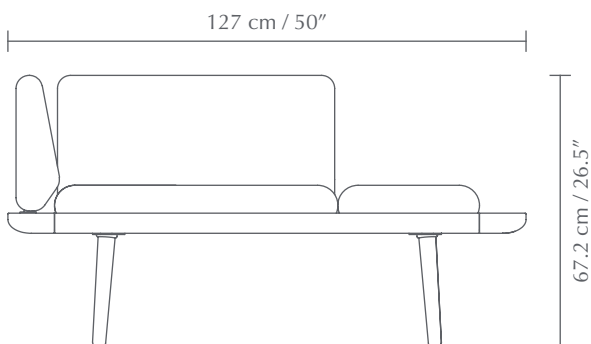

Find more info on our website umage.com

RECOMMENDED ACCS.

Light Around white	EU/UK #5400 / US #5408
Light Around black	EU/UK #5401 / US #5409
Side Pocket	EU/UK/US #5402
Round Table oak	EU/UK/US #5403
Round Table dark oak	EU/UK/US #5404
Lean Back	EU #5405 / US #5307 / UK #5406

LOUNGE AROUND | 1.5-SEATER

Designed by Søren Ravn Christensen

The specifications and dimensions are subject to change without notice. Document date: 30-06-2021 | info@umage.com | umage.com
Kongens Nytorv 15, DK-1050 Copenhagen K | +45 31 39 31 31 (tel) & 185 Wythe Ave 2FL, Brooklyn, NY 11249 | +1 646-790-7171 (tel)