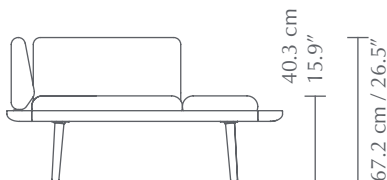

LOUNGE AROUND | 1.5-SEATER

Designed by Søren Ravn Christensen

Colour variations

oak

dark oak

DIMENSIONS

H x W x D: 40.3 x 127 x 74.5 cm / 15.9 x 50 x 29.3"

TESTS & CERTIFICATIONS

EU: Passed EN 16139 (L1) & EN 1022

Flip 180°

Reversible cushion with a thin tray on the reverse side

MATERIAL

Solid oak, MDF, Steel (plated brass) and Polyester in slate grey / dark grey (Marbella). Find more information in the Kingston fabric spec sheet.

WEIGHT INCL. PACKAGING

Box 1: 38.5 kg / 84.9 lb
Box 2: 12.8 kg / 28.2 lb

PACKAGING DIMENSIONS

Box 1 (L x W x H): 82 x 145 x 10 cm / 32.3 x 57.1 x 3.9"
Box 2 (L x W x H): 74 x 95 x 41 cm / 29.1 x 37.4 x 16.1"