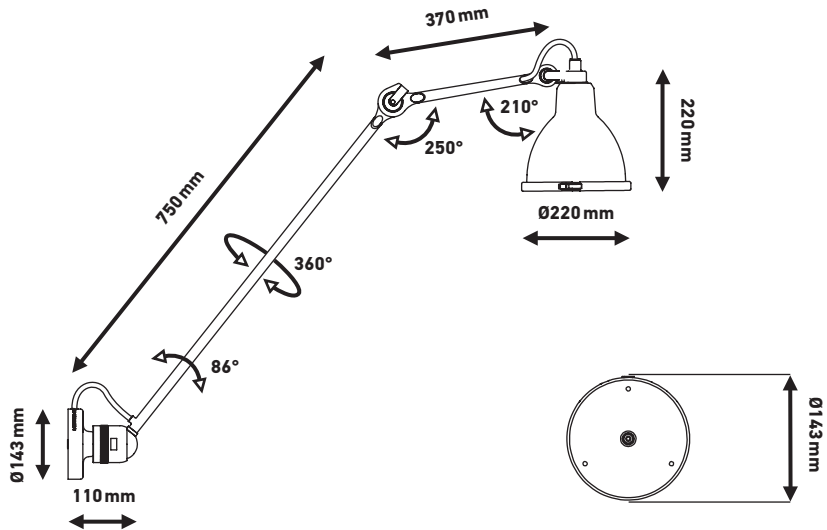

TECHNICAL SHEET / FICHE TECHNIQUE

LAMPE GRAS N°304 XL 75 SEA OUTDOOR