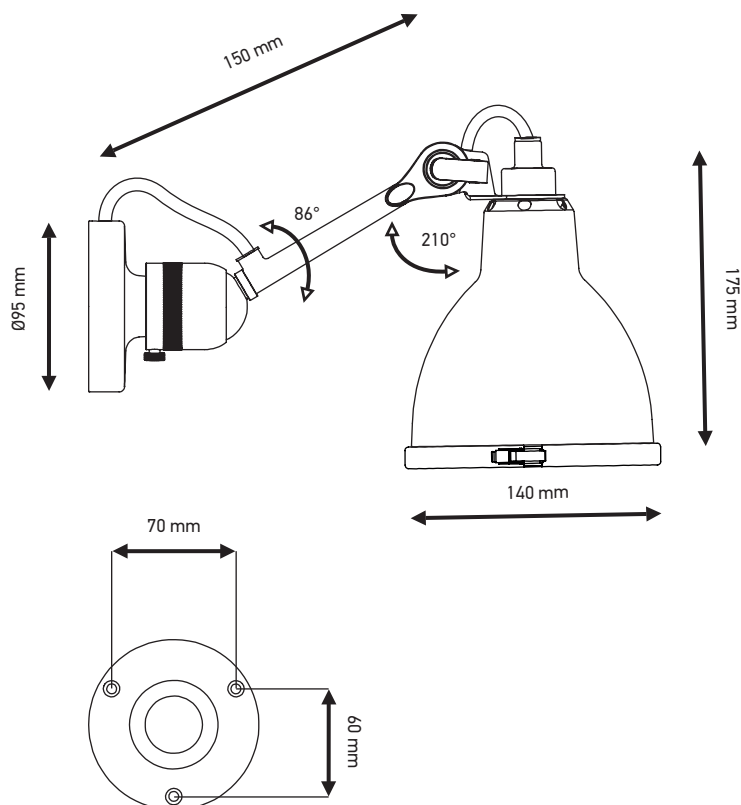

TECHNICAL SHEET / FICHE TECHNIQUE

LAMPE GRAS N°304 CLASSIC OUTDOOR

FINISHES / FINITIONS