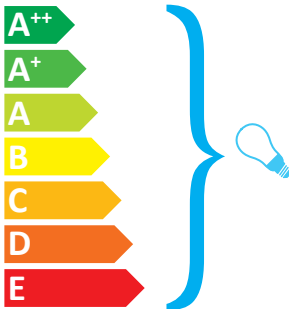

LE KLINT LK 349

This luminaire is compatible with bulbs of the energy classes:

The luminaire is sold with a bulb of the energy class:

874/2012