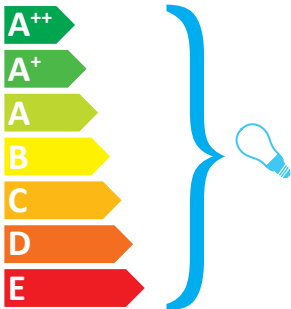

# LE KLINT LK 355

---

This luminaire is compatible with bulbs of the energy classes:

---

The luminaire is sold with a bulb of the energy class:

**874/2012**