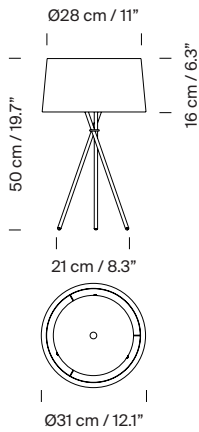

### General description:

Black metal structure.

Natural, red-amber or black ribbon lampshade, or terracotta, mustard or green Raw Color ribbon.

Black metal top cover.

Electric cable length: 2,25 m / 88.6"

### Light source:

(A)

Recommended light source:

LED bulb: 6 W

Other light sources: Máx. 40 W

E14 - E12

(Max. hgt. 85 mm / 3.3")

(B)

### Model A: Trípode M3 (sizes in cm)

### Model B: Trípode G6 (sizes in cm)