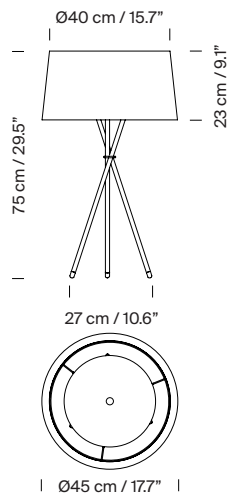

### General description:

Black metal structure.

Natural, red-amber or black ribbon lampshade, or terracotta, mustard or green Raw Color ribbon.

Black metal top cover.

Electric cable length: 2,25 m / 88.6"

### Light source:

(A)

Recommended light source:

LED bulb: 6 W

Other light sources: Máx. 40 W

E14 - E12

(Max. hgt. 85 mm / 3.3")

(B)

### Model A: Trípode M3 (sizes in cm)

### Model B: Trípode G6 (sizes in cm)