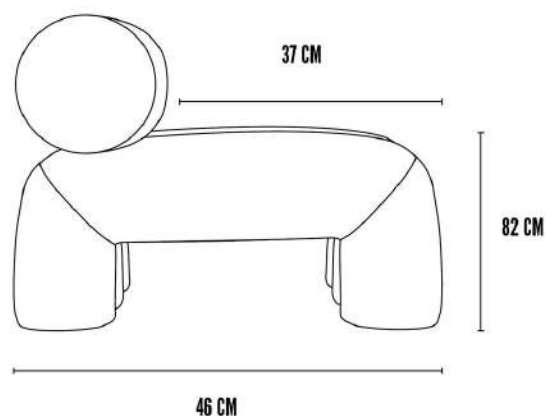

Logistics

EAN number	4251501415299	Package - CBM	0.479
Package height in cm	73.00	Package - Weight KG	29.500
Package width in cm	67.00	Tariff Code No	9401610000
Package length in cm	98.00	Country of origin	China
Suitable for Courier	No	Quantity of Inner Boxes	1

Foku Chair - Dark Brown

Product

Materials	Textured Upholstery Fabric	Net weight in kg	26
Item Height in cm	70.00	Space Suitability	Indoor
Item width in cm	65.00	Strength Test	L1
Item length in cm	92.00	FSC Wood	N/A