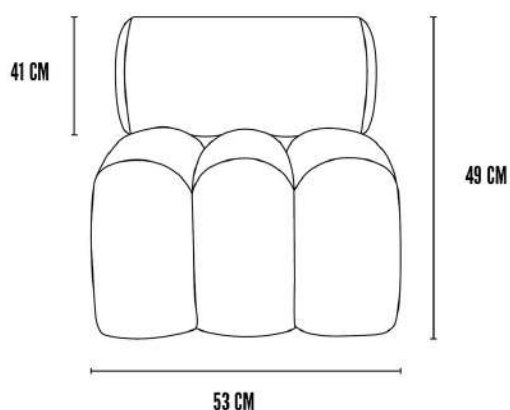

Logistics

EAN number	4251501415299	Package - CBM	0.479
Package height in cm	73.00	Package - Weight KG	29.500
Package width in cm	67.00	Tariff Code No	9401610000
Package length in cm	98.00	Country of origin	China
Suitable for Courier	No	Quantity of Inner Boxes	1

Foku Chair - Dark Brown

Product

Materials	Textured Upholstery Fabric	Net weight in kg	26
Item Height in cm	70.00	Space Suitability	Indoor
Item width in cm	65.00	Strength Test	L1
Item length in cm	92.00	FSC Wood	N/A