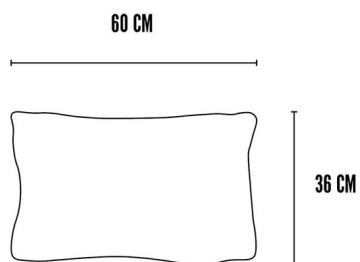

Logistics

EAN number	4251501413820	Package - CBM	0.025
Package height in cm	11.00	Package - Weight KG	2.200
Package width in cm	37.00	Tariff Code No	9404909000
Package length in cm	61.00	Country of origin	China
Suitable for Courier	Yes	Quantity of Inner Boxes	1

Makura Pillow 11 - Sand (8047-2)

Product

Materials	Linen	Net weight in kg	1.6
Item Height in cm	10.00	Space Suitability	
Item width in cm	36.00	Waterproof	No
Item length in cm	60.00	Gift Box	No
		Frostproof	No