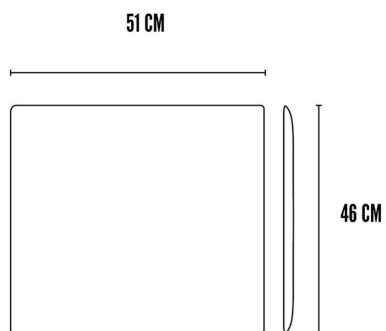

## Logistics

EAN number	4251501413806	Package - CBM	0.016
Package height in cm	6.50	Package - Weight KG	2.800
Package width in cm	52.00	Tariff Code No	9404909000
Package length in cm	47.00	Country of origin	China
Suitable for Courier	Yes	Quantity of Inner Boxes	1

### Product

Materials	Linen	Net weight in kg	2.1
Item Height in cm	5.50	Space Suitability	
Item width in cm	51.00	Waterproof	No
Item length in cm	46.00	Gift Box	No
		Frostproof	No