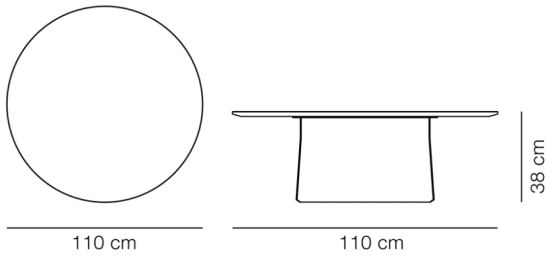

MODEL

6811 - Ø110 cm

MATERIALS

Table top in 20 mm sten. Base in solid wood done with a hollow construction.

Table top is attached to base with metal thread. Delivered with felt glides. Delivered disassembled.

TEST & CERTIFICATES

FSC® certified

EN 15372:2016 (L2)

ESSENTIAL ASSORTMENT

SURFACE	FRAME	SIZE
Black Marquina	Ash brown stained oil treated, FSC Mix 70%	Ø110 cm, height 38 cm
Tundra Grey	Ash oil treated, FSC Mix 70%	Ø110 cm, height 38 cm

DIMENSIONS

Weight: 68 kg

PACKAGING INFORMATION

L: 62/122 cm, W: 62/123 cm, H: 38/11 cm,

Cbm: 0.31m³ (5 Pcs.)

112 kg

CARE & MAINTENANCE

Our Care & Maintenance offers guidance for best maintenance of our furniture. It includes advice and instructions on cleaning and caring for specific materials to ensure a long life of your furniture. Find your product on our product site and navigate to the Product Care menu: