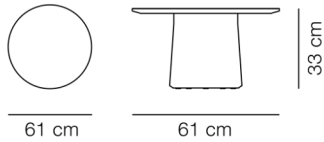

TEST & CERTIFICATES

FSC® certified

EN 15372:2016 (L2)

ESSENTIAL ASSORTMENT

SURFACE	FRAME	SIZE
Black Marquina	Ash brown stained oil treated, FSC Mix 70%	Ø61 cm, height 33 cm
Tundra Grey	Ash oil treated, FSC Mix 70%	Ø61 cm, height 33 cm

DIMENSIONS

Weight: 23 kg

PACKAGING INFORMATION

L: 32/73 cm, W: 32/74 cm, H: 42/11 cm,

Cbm: 0.1m³ (5 Pcs.)

32.5 kg

CARE & MAINTENANCE

Our Care & Maintenance offers guidance for best maintenance of our furniture. It includes advice and instructions on cleaning and caring for specific materials to ensure a long life of your furniture. Find your product on our product site and navigate to the Product Care menu: