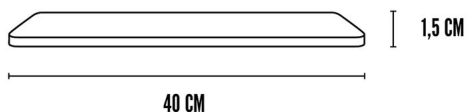

Logistics

EAN number	4251501412342	Package - CBM	0.006
Package height in cm	5.00	Package - Weight KG	3.000
Package width in cm	28.00	Tariff Code No	6802999010
Package length in cm	43.00	Country of origin	China
Suitable for Courier	Yes	Quantity of Inner Boxes	1