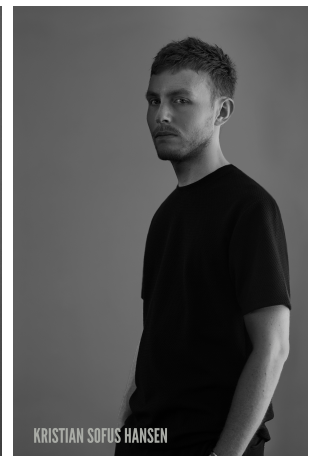

With the durability of Silver Travertine, this tray is not only a beautiful addition but also a lasting one - designed to be cherished across generations. Enkei's Tray Rectangular is ideal for those who appreciate the art of understated luxury and the allure of natural materials.

Designer Description

Tommy Hyldahl and Kristian Sofus Hansen intertwine their distinct sensibilities to create designs where storytelling, materiality, and timeless form meet in quiet harmony.

With a background in fashion, Tommy brings an intuitive eye for trends, colors, and textures. His process is one of layering histories, blending details and references from past design periods and reimagining them into something fresh and contemporary. Each collection unfolds as a narrative, evolving from concept to creation, with every element contributing to a greater story.

Kristian, who has lived and studied in Japan, seeks to unite Japanese aesthetics with Danish design, creating a characteristic twist on simplicity itself. His work is defined by the search for subtle, original details that elevate each piece with a unique signature. Drawing inspiration from art and sculpture, his creative process unfolds in new and exciting ways, always striving to craft designs that are both functional and timeless.

Together, they craft design that transcends time, poetic yet practical, expressive yet enduring.