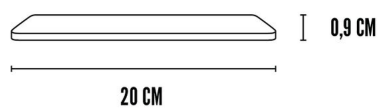

Logistics

| | | | |
|----------------------|---------------|-------------------------|------------|
| EAN number | 4251501413431 | Package - CBM | 0.003 |
| Package height in cm | 5.50 | Package - Weight KG | 1.300 |
| Package width in cm | 19.50 | Tariff Code No | 6802999010 |
| Package length in cm | 24.50 | Country of origin | China |
| Suitable for Courier | Yes | Quantity of Inner Boxes | 1 |