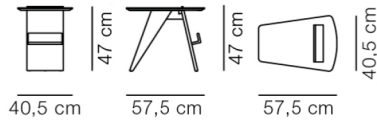

Oak lacquer, FSC Mix 70%

Oak black lacquer, FSC Mix 70%

DIMENSIONS

Weight: 4.6 kg

PACKAGING INFORMATION

L: 61 cm, W: 44 cm, H: 52 cm,

Cbm: 0.14m³ (1 Pcs.)

6.1 kg