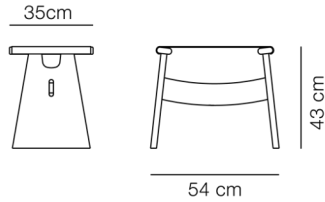

Weight: 5.2 kg

PACKAGING INFORMATION

L: 55 cm, W: 37 cm, H: 45 cm,

Cbm: 0.09m³ (1 Pcs.)

6 kg

CARE & MAINTENANCE

Our Care & Maintenance offers guidance for best maintenance of our furniture. It includes advice and instructions on cleaning and caring for specific materials to ensure a long life of your furniture. Find your product on our product site and navigate to the Product Care menu: