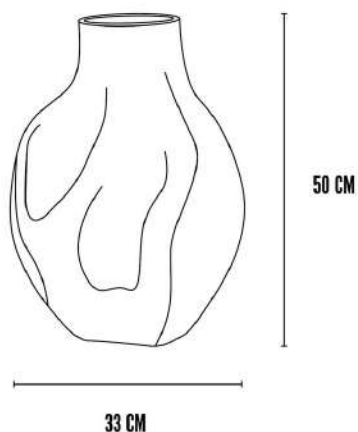

Together, they craft design that transcends time, poetic yet practical, expressive yet enduring.

Bakku Vase, Big - Smoked Forest

Main

| | | | |
|--------------|---------------------------------|----------------|---------------|
| SKU | 251037 | Product Family | Bakku |
| Product name | Bakku Vase, Big - Smoked Forest | Color | Smoked Forest |
| Product Type | Vase | Size | Big |
| | | Unit | Piece |

Logistics

| | | | |
|----------------------|---------------|-------------------------|------------|
| EAN number | 4251501412762 | Package - CBM | 0.088 |
| Package height in cm | 55.00 | Package - Weight KG | 3.980 |
| Package width in cm | 40.00 | Tariff Code No | 7013100000 |
| Package length in cm | 40.00 | Country of origin | China |
| Suitable for Courier | Yes | Quantity of Inner Boxes | 1 |

Bakku Vase, Big - Smoked Forest

Product

| | | | |
|-------------------|-------|-------------------|--------|
| Materials | Glass | Net weight in kg | 3.25 |
| Item Height in cm | 50.00 | Space Suitability | Indoor |
| Item width in cm | 33.00 | Waterproof | Yes |
| Item length in cm | 33.00 | Gift Box | Yes |
| | | Frostproof | |