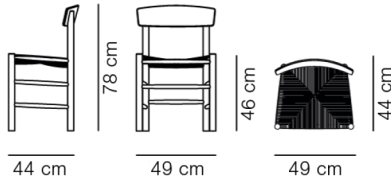

DIMENSIONS

Weight: 4.8 kg

PACKAGING INFORMATION

L: 53 cm, W: 55 cm, H: 101 cm,

Cbm: 0.15m³ (2 Pcs.)

6.2 kg

CARE & MAINTENANCE

Our Care & Maintenance offers guidance for best maintenance of our furniture. It includes advice and instructions on cleaning and caring for specific materials to ensure a long life of your furniture. Find your product on our product site and navigate to the Product Care menu: