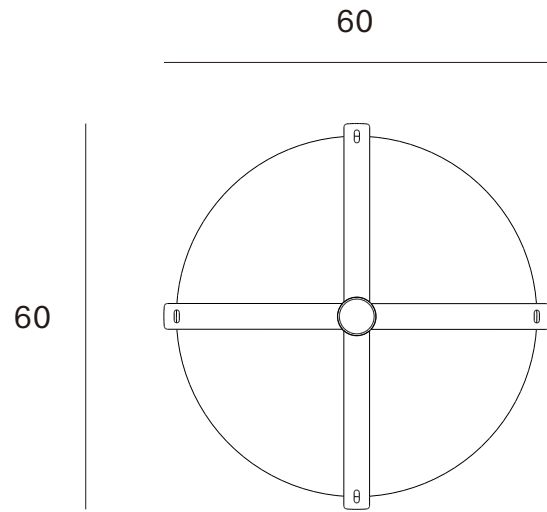

Blend lounge table base - metal - Dimensions (cm)

Ethnicraft

Blend lounge table base - metal - Dimensions (inches)