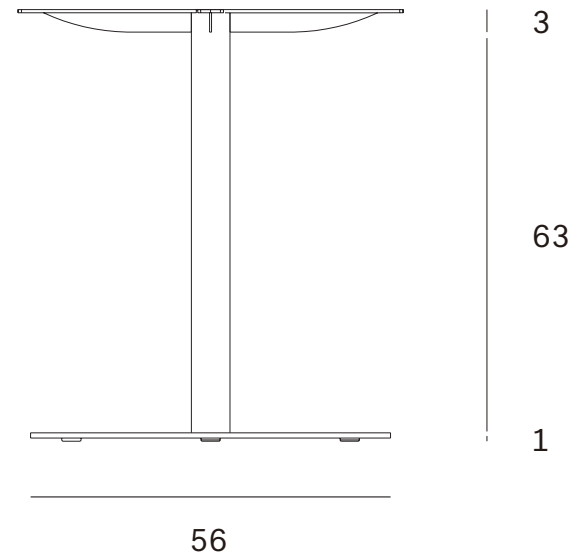

Blend lounge table base - metal - Dimensions (cm)

Ethnicraft

Blend lounge table base - metal - Dimensions (inches)