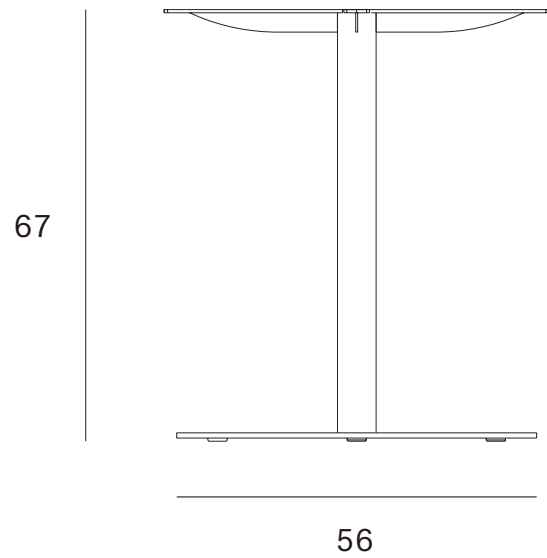

Blend lounge table base - metal - Dimensions (cm)

Ethnicraft

Blend lounge table base - metal - Dimensions (inches)