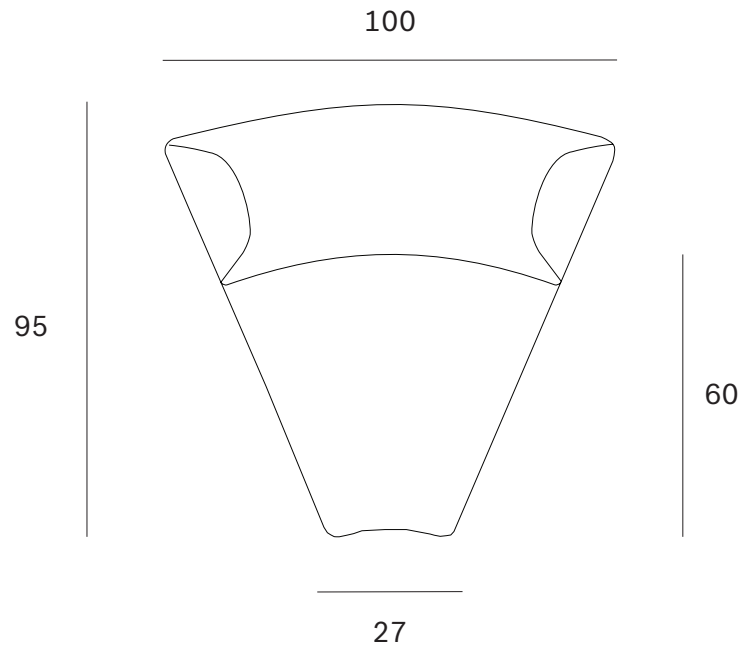

Sofa Bulky 45° corner - Dimensions (cm)

Ethnicraft

Sofa Bulky 45° corner - Dimensions (inches)