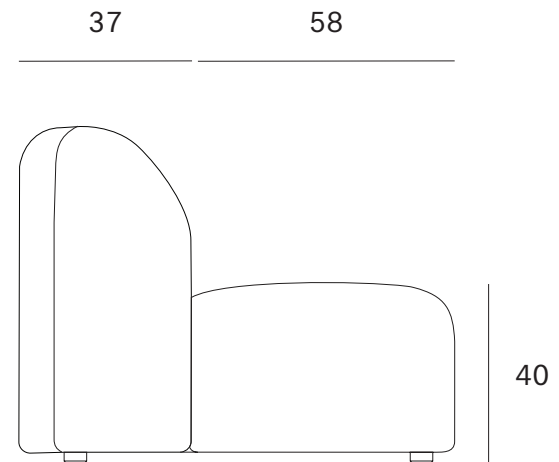

Sofa Bulky 45° corner - Dimensions (cm)

Ethnicraft

Sofa Bulky 45° corner - Dimensions (inches)