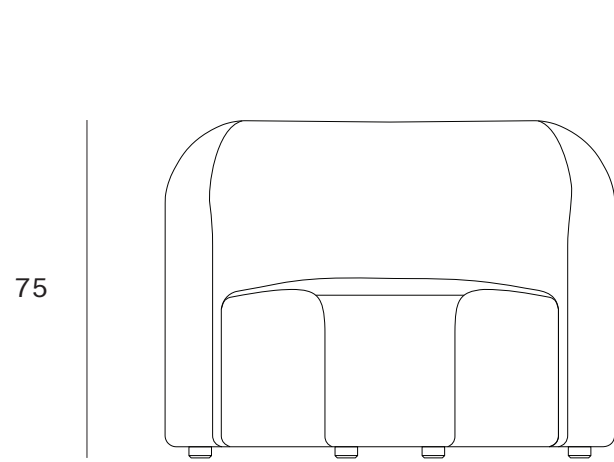

Sofa Bulky 45° corner - Dimensions (cm)

Ethnicraft

Sofa Bulky 45° corner - Dimensions (inches)