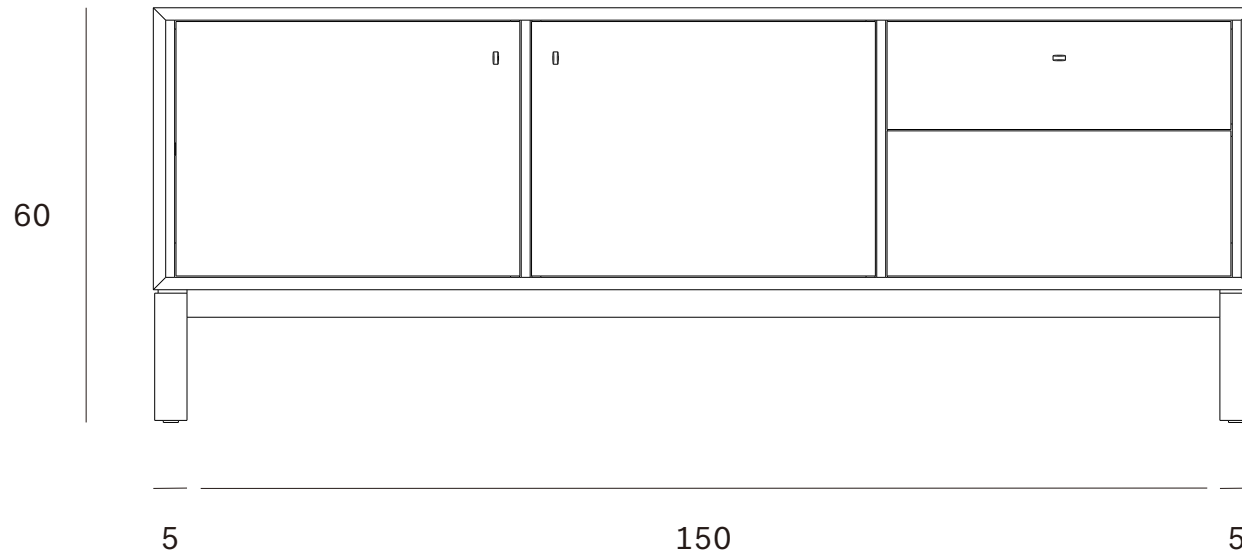

*Ethnicraft*

Sono TV cupboard - 2 doors - 1 flip-down door - 1 drawer - Dimensions (cm)

*Ethnicraft*

Sono TV cupboard - 2 doors - 1 flip-down door - 1 drawer - Dimensions (inches)

63

17.5

23.5

2.0

59.0

2.0

16.5

7.5

2.0

14.0

2.0