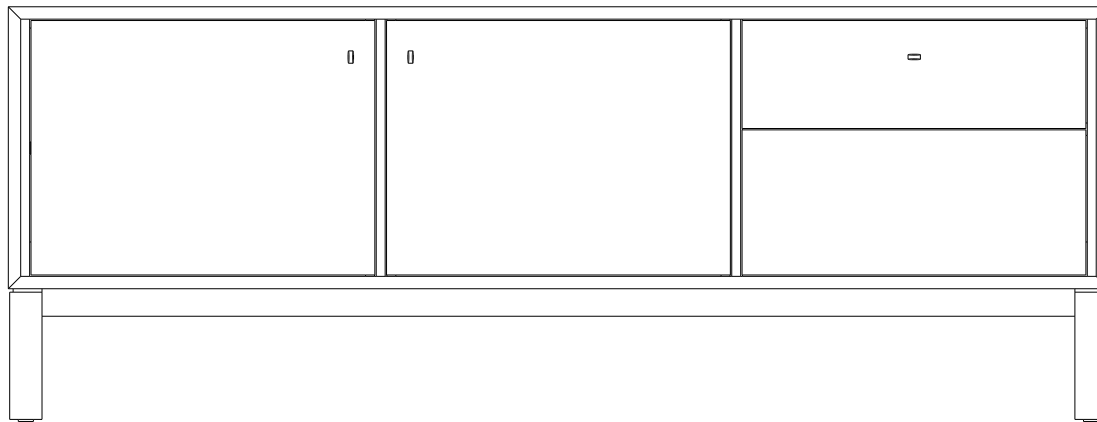

*Ethnicraft*

Sono TV cupboard - 2 doors - 1 flip-down door - 1 drawer - Dimensions (cm)

*Ethnicraft*

Sono TV cupboard - 2 doors - 1 flip-down door - 1 drawer - Dimensions (inches)

63

17.5

23.5

2.0