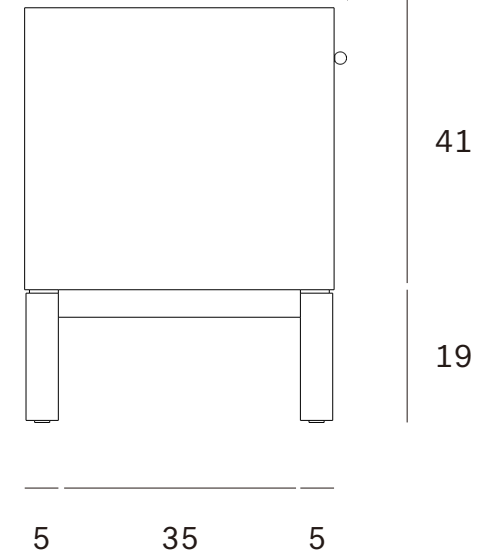

*Ethnicraft*

Sono TV cupboard - 2 doors - 1 flip-down door - 1 drawer - Dimensions (cm)

*Ethnicraft*

Sono TV cupboard - 2 doors - 1 flip-down door - 1 drawer - Dimensions (inches)

63

17.5

23.5

2.0

59.0

2.0

16.5

7.5

2.0

14.0

2.0