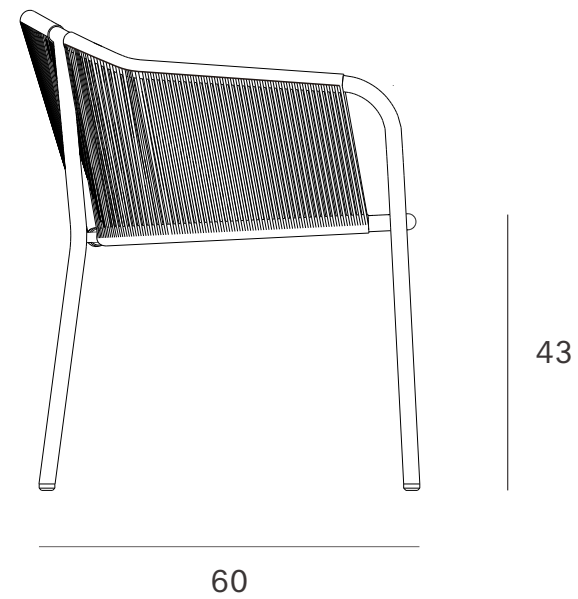

Capitan outdoor dining chair frame - aluminium - Dimensions (cm)

*Ethnicraft*

Capitan outdoor dining chair frame - aluminium - Dimensions (inches)