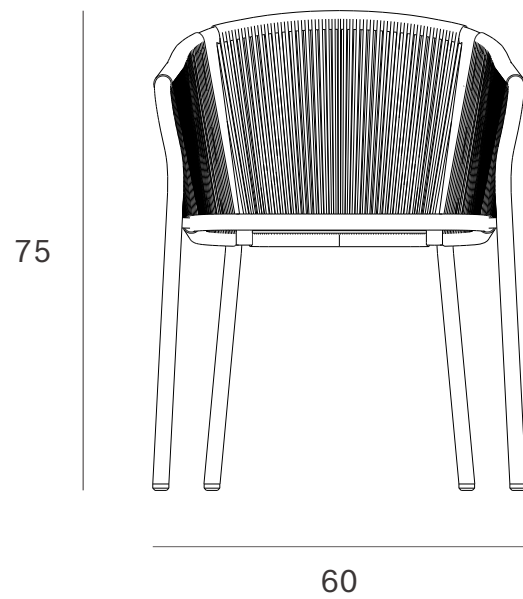

Capitan outdoor dining chair frame - aluminium - Dimensions (cm)

*Ethnicraft*

Capitan outdoor dining chair frame - aluminium - Dimensions (inches)