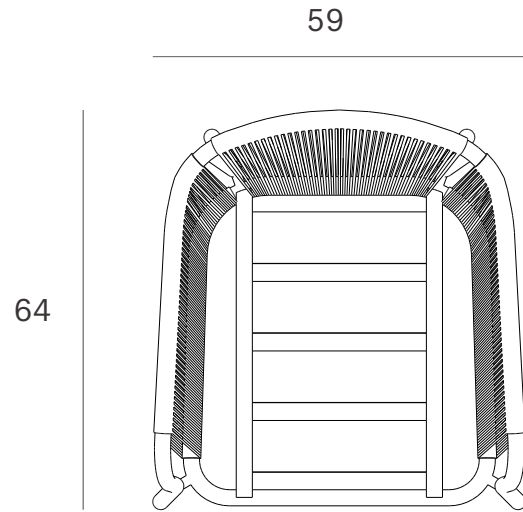

Capitan outdoor dining chair frame - aluminium - Dimensions (cm)

*Ethnicraft*

Capitan outdoor dining chair frame - aluminium - Dimensions (inches)