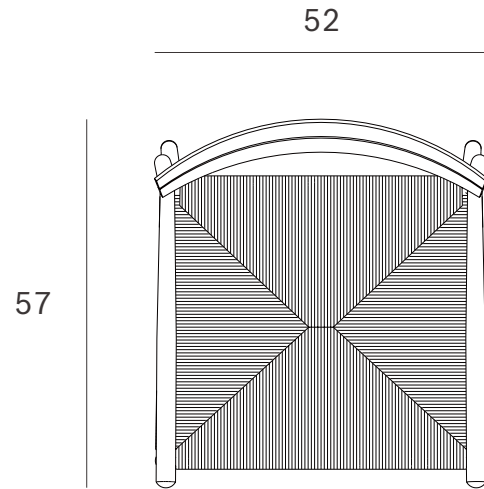

Elin outdoor dining chair - aluminium - with armrest - Dimensions (cm)

Ethnicraft

Elin outdoor dining chair - aluminium - with armrest - Dimensions (inches)