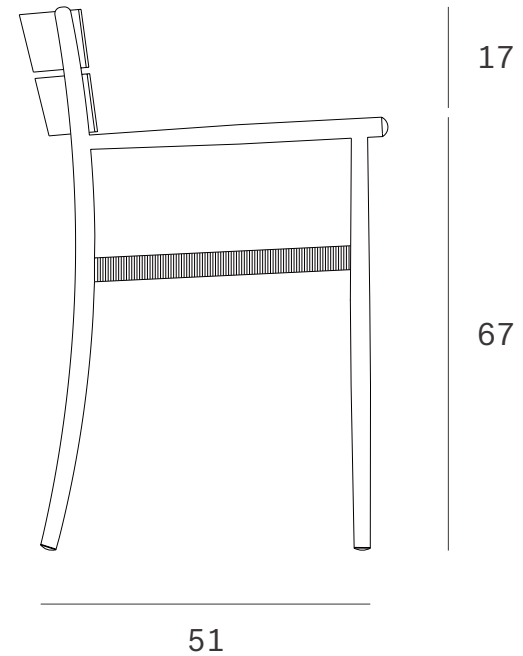

Elin outdoor dining chair - aluminium - with armrest - Dimensions (cm)

Ethnicraft

Elin outdoor dining chair - aluminium - with armrest - Dimensions (inches)