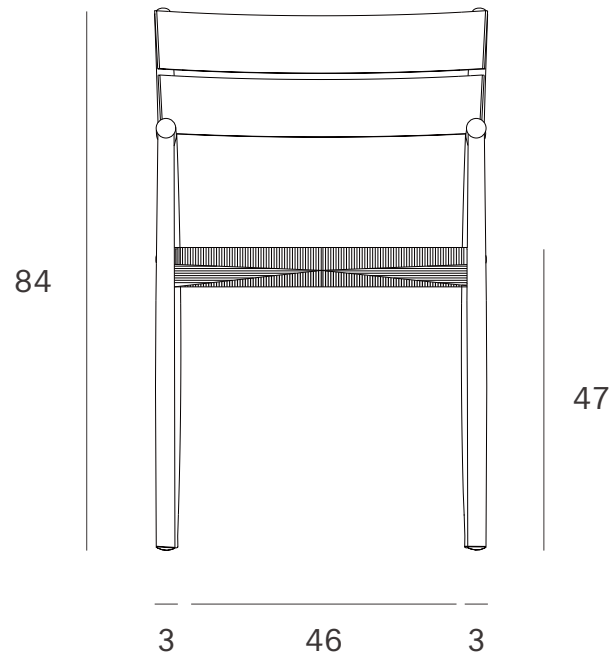

Elin outdoor dining chair - aluminium - with armrest - Dimensions (cm)

Ethnicraft

Elin outdoor dining chair - aluminium - with armrest - Dimensions (inches)