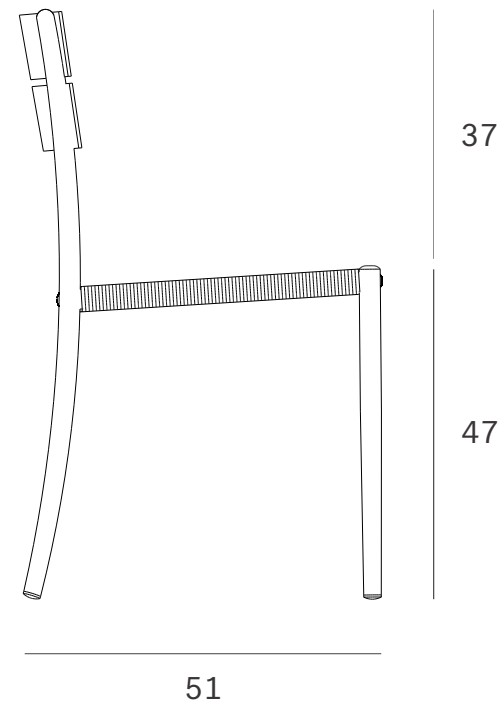

Elin outdoor dining chair - aluminium - Dimensions (cm)

Ethnicraft

Elin outdoor dining chair - aluminium - Dimensions (inches)