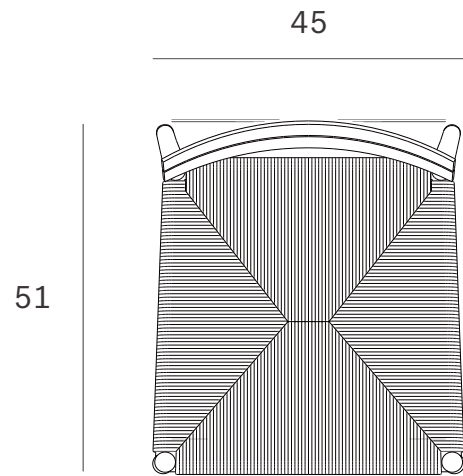

Elin outdoor dining chair - aluminium - Dimensions (cm)

Ethnicraft

Elin outdoor dining chair - aluminium - Dimensions (inches)