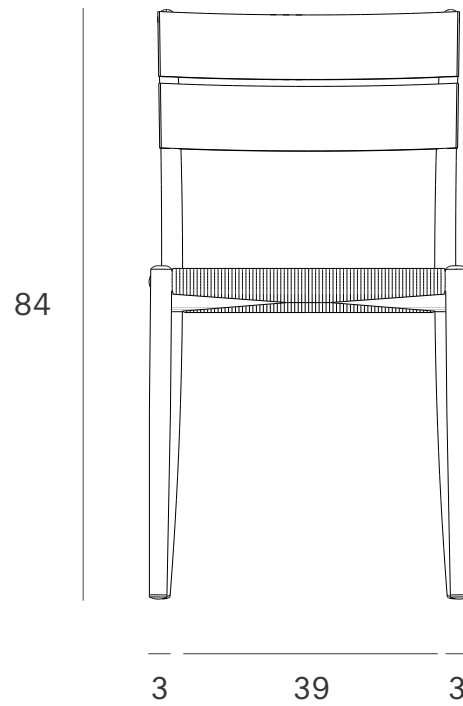

Elin outdoor dining chair - aluminium - Dimensions (cm)

Ethnicraft

Elin outdoor dining chair - aluminium - Dimensions (inches)