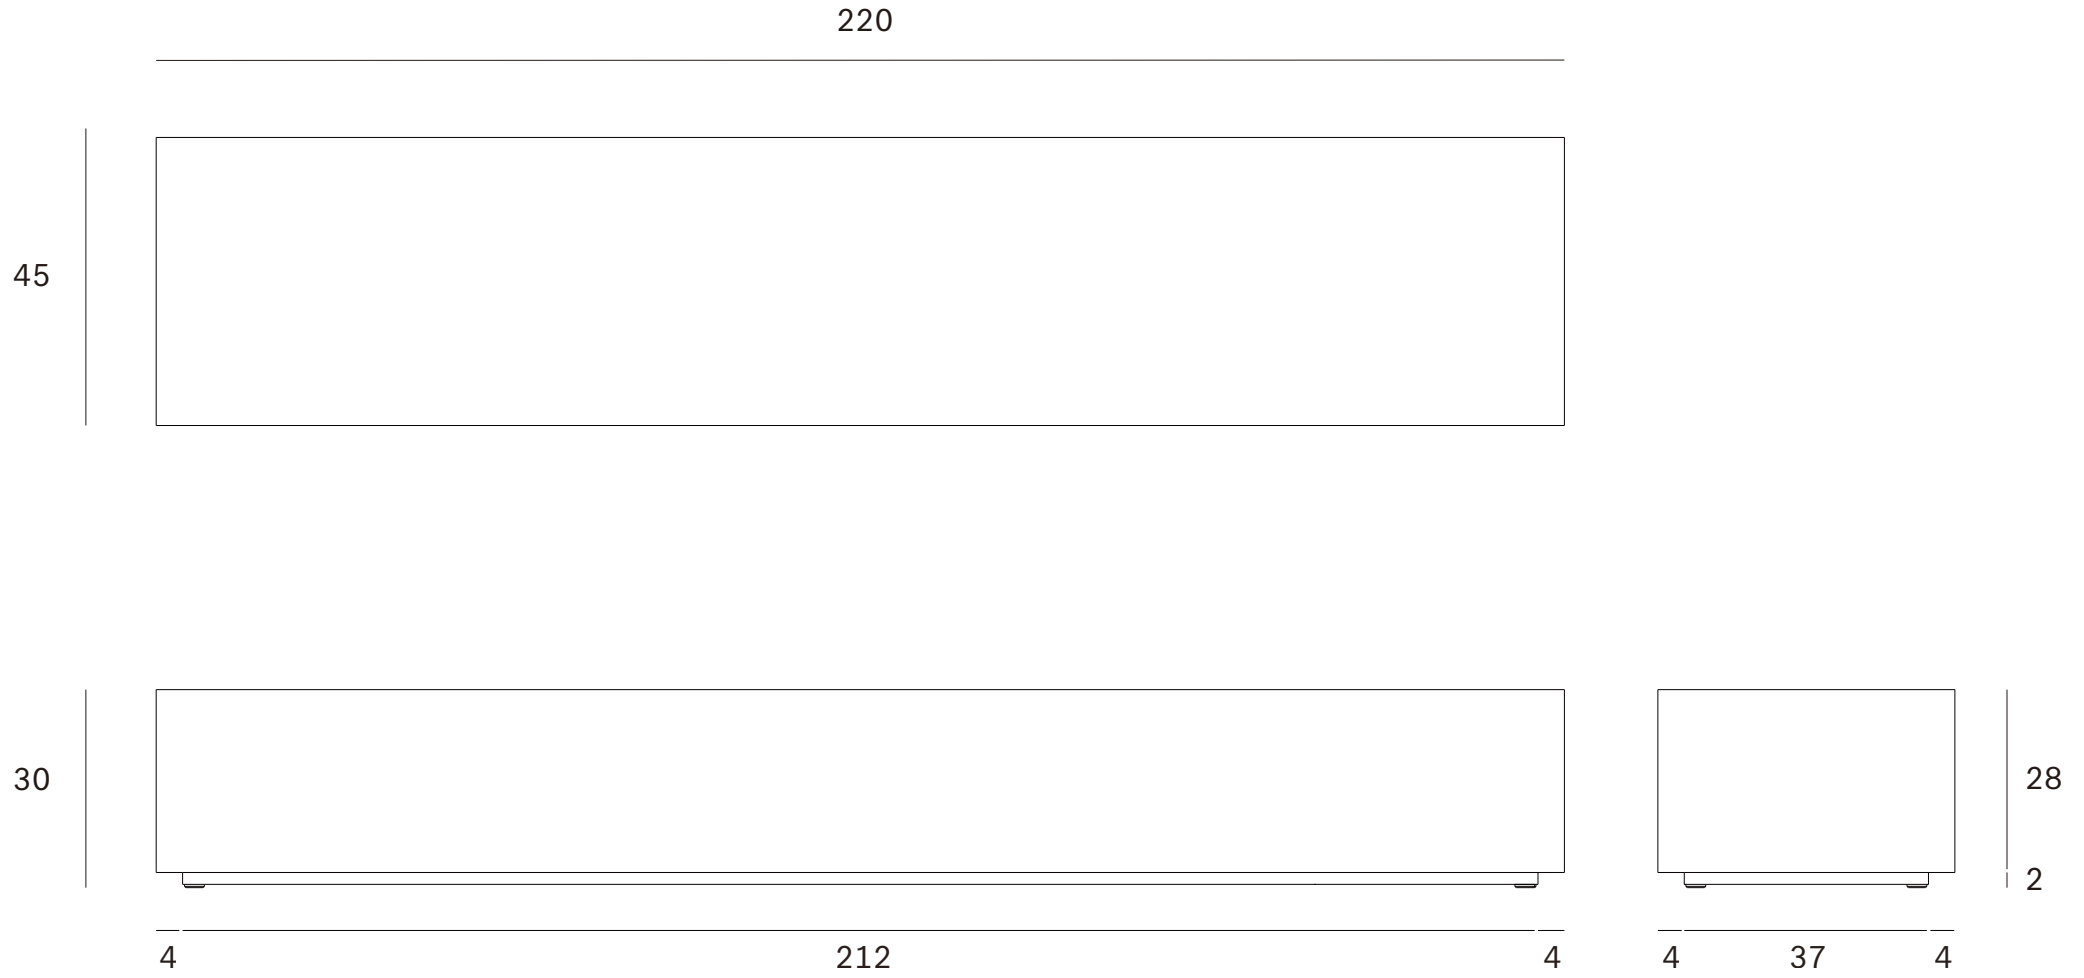

Elements floor shelf - Dimensions (cm)

Elements floor shelf - Dimensions (inches)