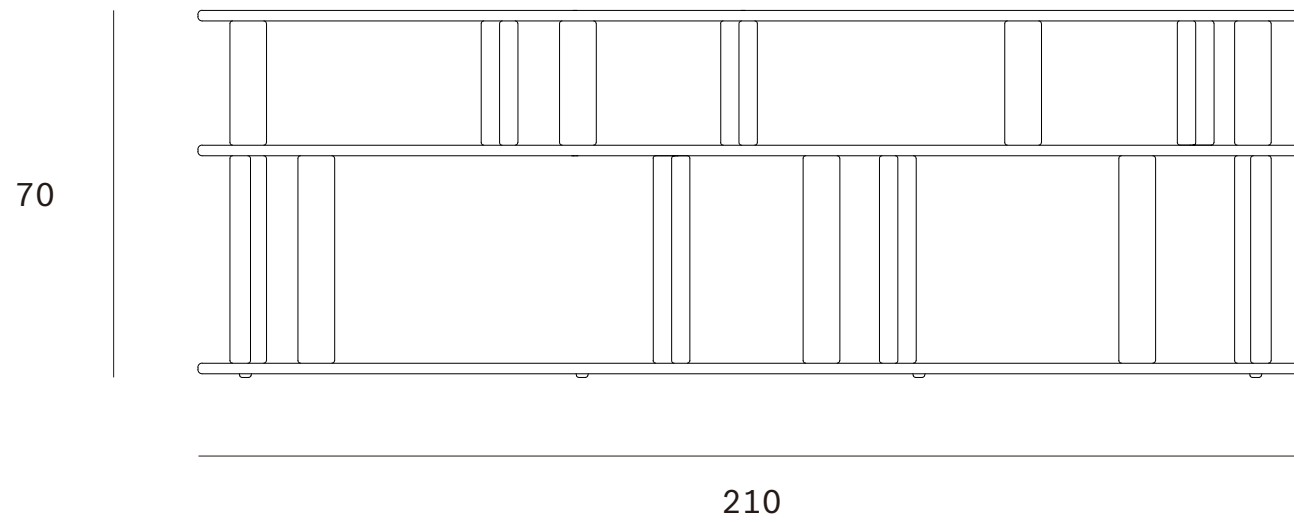

Block sofa console - Dimensions (cm)

*Ethnicraft*

Block sofa console - Dimensions (inches)