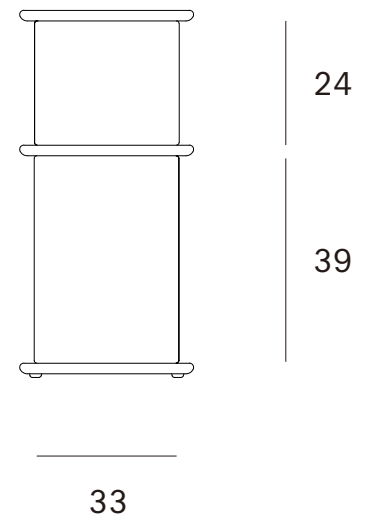

Block sofa console - Dimensions (cm)

*Ethnicraft*

Block sofa console - Dimensions (inches)