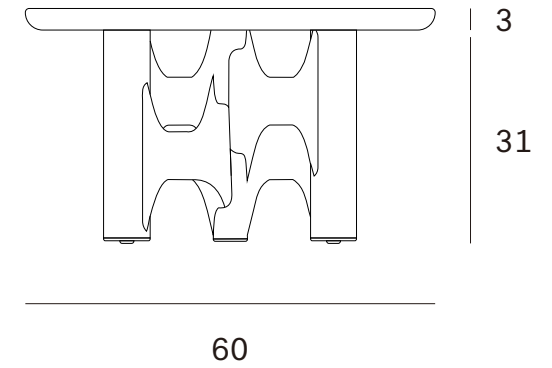

*Ethnicraft*

Flow coffee table - rectangular - Dimensions (cm)

*Ethnicraft*

Flow coffee table - rectangular - Dimensions (inches)