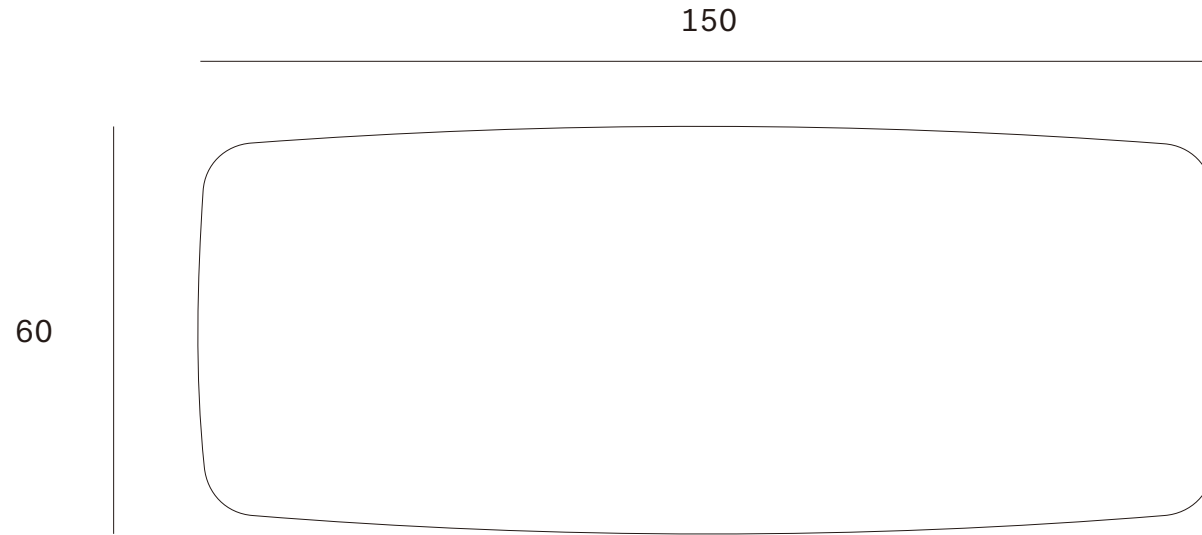

*Ethnicraft*

Flow coffee table - rectangular - Dimensions (cm)

*Ethnicraft*

Flow coffee table - rectangular - Dimensions (inches)