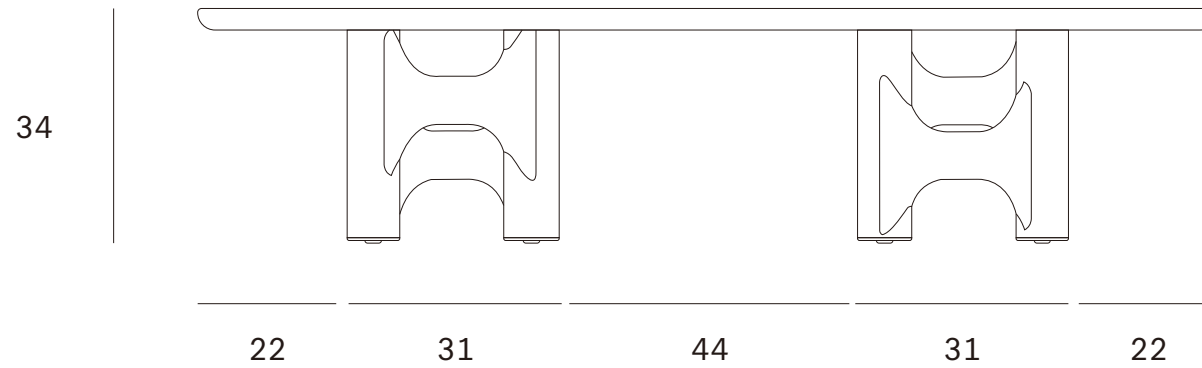

*Ethnicraft*

Flow coffee table - rectangular - Dimensions (cm)

*Ethnicraft*

Flow coffee table - rectangular - Dimensions (inches)