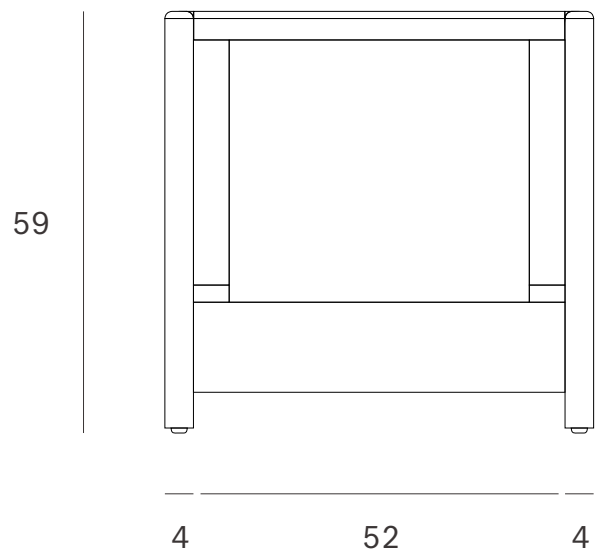

Roan lounge chair frame - Dimensions (cm)

Roan lounge chair frame - Dimensions (inches)