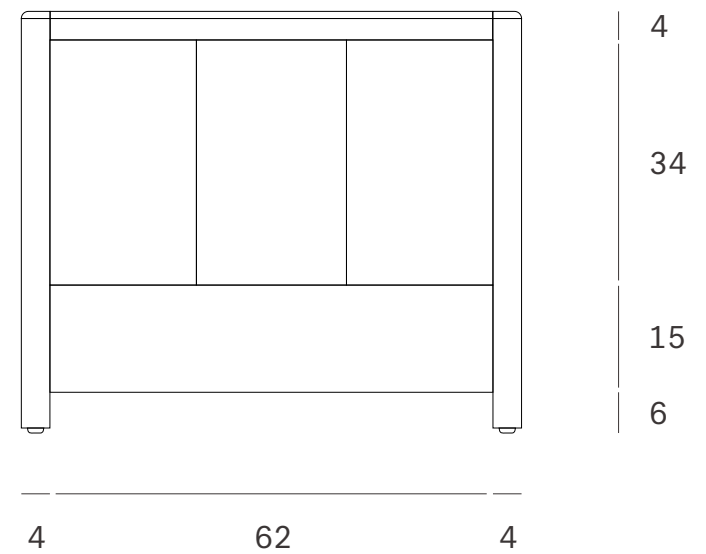

Roan lounge chair frame - Dimensions (cm)

Roan lounge chair frame - Dimensions (inches)