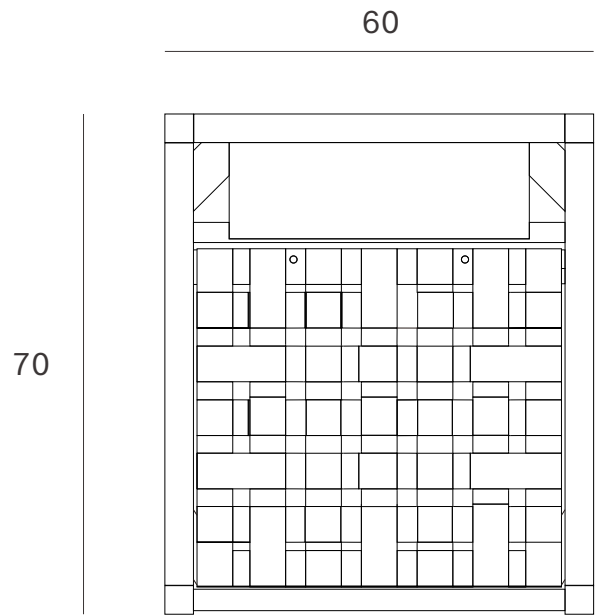

Roan lounge chair frame - Dimensions (cm)

Roan lounge chair frame - Dimensions (inches)