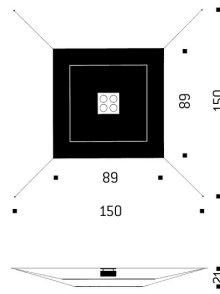

Technical data

For 100 - 240 V

More info

Minimum distance between the lower sail and the ceiling: 21 cm. Lil Luxury 2 is suitable for ceiling heights from approx. 235 cm.

Colours

Gold, white.

INGO MAURER