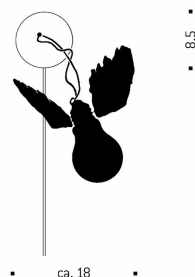

Lucellino Wall
INGO MAURER 1992/2017/2022

Lucellino Wall – An Ingo Maurer Classic. Lucellino Wall is a classic wall lamp by Ingo Maurer. The iconic bulb with wings embodies the defining elements of the brand’s design philosophy: poetry, humor, and technology. A new feature is the Ambient LED bulb, specially developed for Lucellino. It is the modern successor to the halogen lamp, combining contemporary LED technology with the advantages of incandescent light. It offers the efficiency of an LED with the light quality and dimming behavior of a halogen bulb. Lucellino Wall is now available with the beautiful dim-to-warm ambient light and brings charm to any room.

Light source

With LED Ambient bulb E27 A60 matt. 12 V AC, 5 W, 380 lm, 2000–2700 K, dim-to-warm, 20,000 h, CRI >90, EEC G (A–G). Can be replaced by the user. The Ambient bulb is manufactured exclusively for Ingo Maurer.