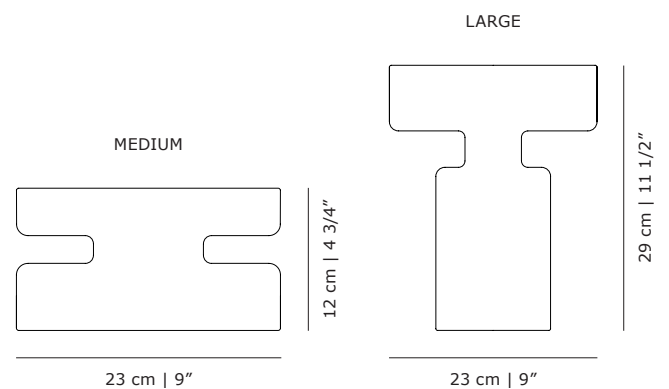

DELIVERY - LAUNCHES JUNE 2023

Lead time Stock (if backorder: 20 weeks)