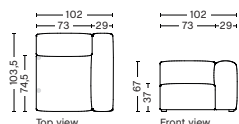

S1061 | NARROW | RIGHT

DIMENSION
W102 x D103,5 x H67 cm
Seat H37 cm

SALES QTY. 1 pcs.

PRODUCT STATUS
Order produced

PACKAGING
1 box | 1 pcs.

BOX DIMENSION | WEIGHT
W116 x D99 x H69 cm | 45 kg

DESCRIPTION
Fabric Group 1
Fabric Group 2
Fabric Group 3
Fabric Group 4
Fabric Group 5