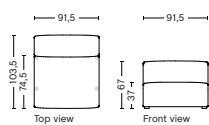

SALES QTY. 1 pcs.

PRODUCT STATUS
Order produced

PACKAGING
1 box | 1 pcs.

BOX DIMENSION | WEIGHT
W116 x D99 x H69 cm | 51 kg

Fabric Group 1
Fabric Group 2
Fabric Group 3
Fabric Group 4
Fabric Group 5

S1961 | WIDE | RIGHT

DIMENSION
W119 x D103,5 x H67 cm
Seat H37 cm

SALES QTY. 1 pcs.

PRODUCT STATUS
Order produced

PACKAGING
1 box | 1 pcs.

BOX DIMENSION | WEIGHT
W116 x D99 x H69 cm | 51 kg

Fabric Group 1
Fabric Group 2
Fabric Group 3
Fabric Group 4
Fabric Group 5

S1963 | WIDE | MIDDLE

DIMENSION
W91,5 x D103,5 x H67 cm
Seat H37 cm

SALES QTY. 1 pcs.

PRODUCT STATUS
Order produced

PACKAGING
1 box | 1 pcs.

BOX DIMENSION | WEIGHT
W116 x D99 x H69 cm | 37 kg

Fabric Group 1
Fabric Group 2
Fabric Group 3
Fabric Group 4
Fabric Group 5

S1963 | WIDE | RIGHT OR LEFT END

DIMENSION
W91,5 x D103,5 x H67 cm
Seat H37 cm

SALES QTY. 1 pcs.

PRODUCT STATUS
Order produced

PACKAGING
1 box | 1 pcs.

BOX DIMENSION | WEIGHT
W116 x D103,5 x H69 cm | 37 kg