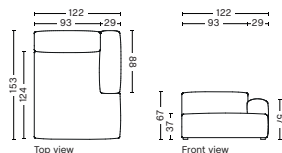

S7265FS | WIDE | LOW ARMREST | RIGHT

DIMENSION
W122 x D153 x H67 cm
Seat H37 cm

SALES QTY. 1 pcs.

PRODUCT STATUS
Order produced

PACKAGING
1 box | 1 pcs.

BOX DIMENSION | WEIGHT
W116 x D150 x H69 cm | 86 kg

DESCRIPTION
Fabric Group 1
Fabric Group 2
Fabric Group 3
Fabric Group 4
Fabric Group 5