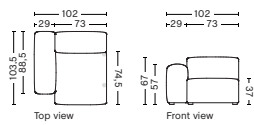

MAGS SOFT | CONNECTABLE MODULES

S1064 | NARROW | LOW ARMREST | LEFT

DIMENSION
W102 x D103,5 x H67 cm
Seat H37 cm

SALES QTY. 1 pcs.

PRODUCT STATUS
Order produced

PACKAGING
1 box | 1 pcs.

BOX DIMENSION | WEIGHT
W116 x D99 x H69 cm | 45 kg

DESCRIPTION
Fabric Group 1
Fabric Group 2
Fabric Group 3
Fabric Group 4
Fabric Group 5