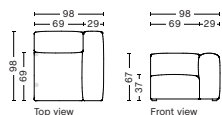

S1861 | CORNER | RIGHT

DIMENSION
W98 x D98 x H67 cm
Seat H37 cm

SALES QTY. 1 pcs.

PRODUCT STATUS
Order produced

PACKAGING
1 box | 1 pcs.

BOX DIMENSION | WEIGHT
W116 x D99 x H69 cm | 42 kg

DESCRIPTION
Fabric Group 1
Fabric Group 2
Fabric Group 3
Fabric Group 4
Fabric Group 5

FABRIC GROUPS