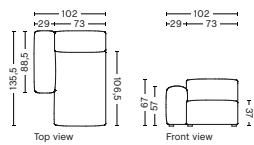

S8164FS | NARROW | CHAISE LONGUE | LOW ARMREST | LEFT

DIMENSION
W102 x D135,5 x H67 cm
Seat H37 cm

SALES QTY. 1 pcs.

PRODUCT STATUS
Order produced

PACKAGING
1 box | 1 pcs.

BOX DIMENSION | WEIGHT
W116 x D150 x H69 cm | 60 kg

DESCRIPTION
Fabric Group 1
Fabric Group 2
Fabric Group 3
Fabric Group 4
Fabric Group 5