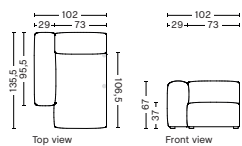

MAGS SOFT | CONNECTABLE MODULES

S8162 | NARROW | CHAISE LONGUE | LEFT

DIMENSION
W102 x D135,5 x H67 cm
Seat H37 cm

SALES QTY. 1 pcs.

PRODUCT STATUS
Order produced

PACKAGING
1 box | 1 pcs.

BOX DIMENSION | WEIGHT
W116 x D150 x H69 cm | 60 kg

DESCRIPTION
Fabric Group 1
Fabric Group 2
Fabric Group 3
Fabric Group 4
Fabric Group 5