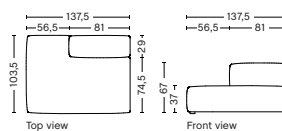

S9301FS | LOUNGE | RIGHT BACKREST

DIMENSION
W137,5 x D103,5 x H67 cm
Seat H37 cm

SALES QTY. 1 pcs.

PRODUCT STATUS
Order produced

PACKAGING
1 box | 1 pcs.

BOX DIMENSION | WEIGHT
W116 x D150 x H69 cm | 58 kg

DESCRIPTION
Fabric Group 1
Fabric Group 2
Fabric Group 3
Fabric Group 4
Fabric Group 5