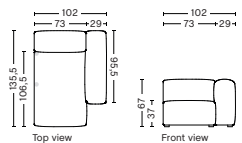

S1063 | NARROW | RIGHT END

DIMENSION
W74,5 x D103,5 x H67 cm
Seat H37 cm

SALES QTY. 1 pcs.

PRODUCT STATUS
Order produced

PACKAGING
1 box | 1 pcs.

BOX DIMENSION | WEIGHT
W78 x D99 x H69 cm | 29 kg

DESCRIPTION
Fabric Group 1
Fabric Group 2
Fabric Group 3
Fabric Group 4
Fabric Group 5

S1861 | CORNER | RIGHT

DIMENSION
W98 x D98 x H67 cm
Seat H37 cm

SALES QTY. 1 pcs.

PRODUCT STATUS
Order produced

PACKAGING
1 box | 1 pcs.

BOX DIMENSION | WEIGHT
W116 x D99 x H69 cm | 42 kg

DESCRIPTION
Fabric Group 1
Fabric Group 2
Fabric Group 3
Fabric Group 4
Fabric Group 5

MAGS SOFT | CONNECTABLE MODULES

S8162 | NARROW | CHAISE LONGUE | LEFT

DIMENSION
W102 x D135,5 x H67 cm
Seat H37 cm

SALES QTY. 1 pcs.

PRODUCT STATUS
Order produced

PACKAGING
1 box | 1 pcs.

BOX DIMENSION | WEIGHT
W116 x D150 x H69 cm | 60 kg

DESCRIPTION
Fabric Group 1
Fabric Group 2
Fabric Group 3
Fabric Group 4
Fabric Group 5

S8161 | NARROW | CHAISE LONGUE | RIGHT

DIMENSION
W102 x D135,5 x H67 cm
Seat H37 cm

SALES QTY. 1 pcs.

PRODUCT STATUS
Order produced