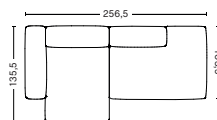

2,5 SEATER COMBINATION 3 | LEFT S8262+S9302 OR RIGHT S9301+S8261

DIMENSION
W256,5 x D135,5 x H67 cm
Seat H37 cm

PACKAGING
2 box | 1 pcs.

DESCRIPTION
Fabric group 1
Fabric group 2
Fabric group 3
Fabric group 4
Fabric group 5

PRODUCT STATUS
Order produced