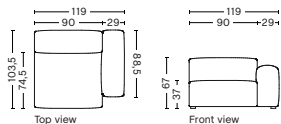

S1965FS | WIDE | RIGHT

DIMENSION
W119 x D103,5 x H67 cm
Seat H37 cm

SALES QTY. 1 pcs.

PRODUCT STATUS
Order produced

PACKAGING
1 box | 1 pcs.

BOX DIMENSION | WEIGHT
W116 x D99 x H69 cm | 44,5 kg

DESCRIPTION
Fabric Group 1
Fabric Group 2
Fabric Group 3
Fabric Group 4
Fabric Group 5

FABRIC GROUPS