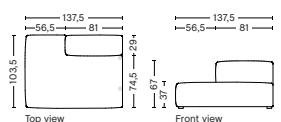

S9301 | LOUNGE | RIGHT BACKREST

DIMENSION
W137,5 x D103,5 x H67 cm
Seat H37 cm

SALES QTY. 1 pcs.

PRODUCT STATUS
Order produced

PACKAGING
1 box | 1 pcs.

BOX DIMENSION | WEIGHT
W116 x D150 x H69 cm | 58 kg

DESCRIPTION
Fabric Group 1
Fabric Group 2
Fabric Group 3
Fabric Group 4
Fabric Group 5