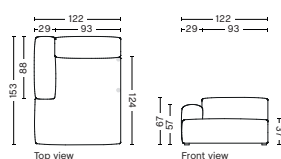

MAGS SOFT MODULES | CONNECTABLE

S7264 | WIDE | CHAISE LONGUE LONG | LOW ARMREST | LEFT

DIMENSION
W122 x D153 x H67 cm
Seat H37 cm

SALES QTY. 1 pcs.

PRODUCT STATUS
Order produced

PACKAGING
1 box | 1 pcs.

BOX DIMENSION | WEIGHT
W116 x D150 x H69 cm | 86 kg

DESCRIPTION
Fabric Group 1
Fabric Group 2
Fabric Group 3
Fabric Group 4
Fabric Group 5