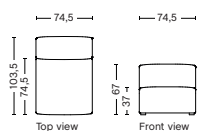

BOX DIMENSION | WEIGHT
W116 x D99 x H69 cm | 45 kg

DESCRIPTION
Fabric Group 1
Fabric Group 2
Fabric Group 3
Fabric Group 4
Fabric Group 5

S1061FS | NARROW | RIGHT

DIMENSION
W102 x D103,5 x H67 cm
Seat H37 cm

SALES QTY. 1 pcs.

PRODUCT STATUS
Order produced

PACKAGING
1 box | 1 pcs.

BOX DIMENSION | WEIGHT
W116 x D99 x H69 cm | 45 kg

DESCRIPTION
Fabric Group 1
Fabric Group 2
Fabric Group 3
Fabric Group 4
Fabric Group 5

S1063FS | NARROW | W/O ARMREST

DIMENSION
W74,5 x D103,5 x H67 cm
Seat H37 cm

SALES QTY. 1 pcs.

PRODUCT STATUS
Order produced

PACKAGING
1 box | 1 pcs.

BOX DIMENSION | WEIGHT
W78 x D99 x H69 cm | 29 kg

DESCRIPTION
Fabric Group 1
Fabric Group 2
Fabric Group 3
Fabric Group 4
Fabric Group 5

S1064FS | NARROW | LEFT LOW ARMREST

DIMENSION
W102 x D103,5 x H67 cm
Seat H37 cm

SALES QTY. 1 pcs.

PRODUCT STATUS
Order produced

PACKAGING
1 box | 1 pcs.

BOX DIMENSION | WEIGHT
W116 x D99 x H69 cm | 45 kg

DESCRIPTION
Fabric Group 1
Fabric Group 2
Fabric Group 3
Fabric Group 4
Fabric Group 5