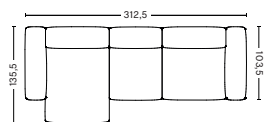

MAGS SOFT | COMBINATIONS

3 SEATER COMBINATION 10 | LEFT S8262+S1063+S1961 OR RIGHT S1962+S1063+S8261

DIMENSION
W312,5 x D135,5 x H67 cm
Seat H37 cm

PACKAGING
3 box | 1 pcs.

DESCRIPTION
Fabric group 1
Fabric group 2
Fabric group 3
Fabric group 4
Fabric group 5

PRODUCT STATUS
Order produced