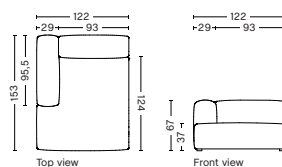

S7262FS | WIDE | CHAISE LONGUE | LEFT

DIMENSION
W122 x D153 x H67 cm
Seat H37 cm

SALES QTY. 1 pcs.

PRODUCT STATUS
Order produced

PACKAGING
1 box | 1 pcs.

BOX DIMENSION | WEIGHT
W116 x D150 x H69 cm | 86 kg

DESCRIPTION
Fabric Group 1
Fabric Group 2
Fabric Group 3
Fabric Group 4
Fabric Group 5