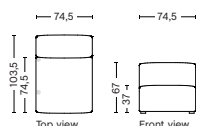

S1063 | NARROW | RIGHT END

DIMENSION
W74,5 x D103,5 x H67 cm
Seat H37 cm

SALES QTY. 1 pcs.

PRODUCT STATUS
Order produced

PACKAGING
1 box | 1 pcs.

BOX DIMENSION | WEIGHT
W78 x D99 x H69 cm | 29 kg

DESCRIPTION
Fabric Group 1
Fabric Group 2
Fabric Group 3
Fabric Group 4
Fabric Group 5