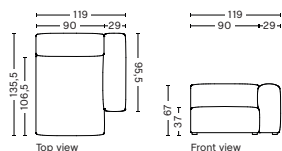

S8261FS | WIDE | CHAISE LONGUE | RIGHT

DIMENSION
W119 x D135,5 x H67 cm
Seat H37 cm

SALES QTY. 1 pcs.

PRODUCT STATUS
Order produced

PACKAGING
1 box | 1 pcs.

BOX DIMENSION | WEIGHT
W116 x D150 x H69 cm | 71 kg

DESCRIPTION
Fabric Group 1
Fabric Group 2
Fabric Group 3
Fabric Group 4
Fabric Group 5