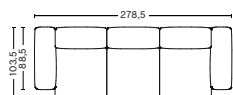

3 SEATER COMBINATION 1 LOW ARMREST | S1064+S1063+S1065

DIMENSION
W278,5 x D103,5 x H67 cm
Seat H37 cm

PACKAGING
3 box | 1 pcs.

DESCRIPTION
Fabric group 1
Fabric group 2
Fabric group 3
Fabric group 4
Fabric group 5

PRODUCT STATUS
Order produced