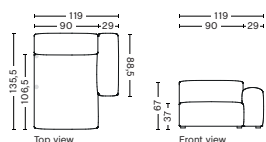

S8265 | WIDE | LOW ARMREST | RIGHT

DIMENSION

W119 x D135,5 x H67 cm
Seat H37 cm

SALES QTY. 1 pcs.

PRODUCT STATUS

Order produced

PACKAGING

1 box | 1 pcs.

BOX DIMENSION | WEIGHT

W116 x D150 x H69 cm | 71 kg

DESCRIPTION

Fabric Group 1
Fabric Group 2
Fabric Group 3
Fabric Group 4
Fabric Group 5