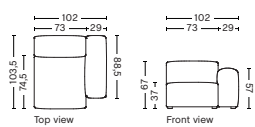

S1063FS | NARROW | W/O ARMREST

DIMENSION
W74,5 x D103,5 x H67 cm
Seat H37 cm

SALES QTY. 1 pcs.

PRODUCT STATUS
Order produced

PACKAGING
1 box | 1 pcs.

BOX DIMENSION | WEIGHT
W78 x D99 x H69 cm | 29 kg

DESCRIPTION
Fabric Group 1
Fabric Group 2
Fabric Group 3
Fabric Group 4
Fabric Group 5

S1064FS | NARROW | LEFT LOW ARMREST

DIMENSION
W102 x D103,5 x H67 cm
Seat H37 cm

SALES QTY. 1 pcs.

PRODUCT STATUS
Order produced

PACKAGING
1 box | 1 pcs.

BOX DIMENSION | WEIGHT
W116 x D99 x H69 cm | 45 kg

DESCRIPTION
Fabric Group 1
Fabric Group 2
Fabric Group 3
Fabric Group 4
Fabric Group 5

S1065FS | NARROW | LOW ARMREST | RIGHT

DIMENSION
W102 x D103,5 x H67 cm
Seat H37 cm

SALES QTY. 1 pcs.

PRODUCT STATUS
Order produced

PACKAGING
1 box | 1 pcs.

BOX DIMENSION | WEIGHT
W116 x D99 x H69 cm | 45 kg