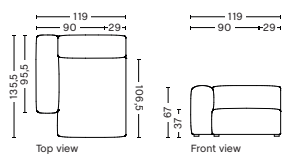

MAGS SOFT | FREE STANDING MODULES

S8262FS | WIDE | CHAISE LONGUE | LEFT

DIMENSION
W119 x D135,5 x H67 cm
Seat H37 cm

SALES QTY. 1 pcs.

PRODUCT STATUS
Order produced

PACKAGING
1 box | 1 pcs.

BOX DIMENSION | WEIGHT
W116 x D150 x H69 cm | 71 kg

DESCRIPTION
Fabric Group 1
Fabric Group 2
Fabric Group 3
Fabric Group 4
Fabric Group 5