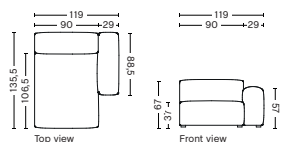

S8265FS | WIDE | CHAISE LONGUE | LOW ARMREST | RIGHT

DIMENSION
W119 x D135,5 x H67 cm
Seat H37 cm

SALES QTY. 1 pcs.

PRODUCT STATUS
Order produced

PACKAGING
1 box | 1 pcs.

BOX DIMENSION | WEIGHT
W116 x D150 x H69 cm | 58 kg

DESCRIPTION
Fabric Group 1
Fabric Group 2
Fabric Group 3
Fabric Group 4
Fabric Group 5