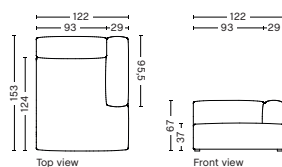

S7261FS | WIDE | CHAISE LONGUE | RIGHT

DIMENSION
W122 x D153 x H67 cm
Seat H37 cm

SALES QTY. 1 pcs.

PRODUCT STATUS
Order produced

PACKAGING
1 box | 1 pcs.

BOX DIMENSION | WEIGHT
W116 x D150 x H69 cm | 86 kg

DESCRIPTION
Fabric Group 1
Fabric Group 2
Fabric Group 3
Fabric Group 4
Fabric Group 5

FABRIC GROUPS