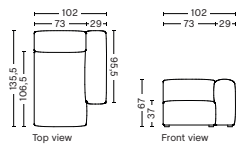

S8161FS | NARROW | CHAISE LONGUE | RIGHT

DIMENSION
W102 x D135,5 x H67 cm
Seat H37 cm

SALES QTY. 1 pcs.

PRODUCT STATUS
Order produced

PACKAGING
1 box | 1 pcs.

BOX DIMENSION | WEIGHT
W116 x D150 x H69 cm | 60 kg

DESCRIPTION
Fabric Group 1
Fabric Group 2
Fabric Group 3
Fabric Group 4
Fabric Group 5