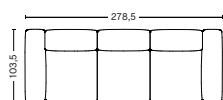

MAGS SOFT | COMBINATIONS

3 SEATER COMBINATION 1 | S1062+S1063+S1061

DIMENSION
W278,5 x D103,5 x H67 cm
Seat H37 cm

PACKAGING
3 box | 1 pcs.

DESCRIPTION
Fabric group 1
Fabric group 2
Fabric group 3
Fabric group 4
Fabric group 5

PRODUCT STATUS
Order produced