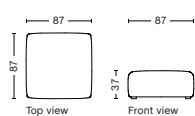

S01 | OTTOMAN | EXTRA SMALL

DIMENSION
W87 x D87 x H37 cm
Seat H37 cm

SALES QTY. 1 pcs.

PRODUCT STATUS
Order produced

PACKAGING
1 box | 1 pcs.

BOX DIMENSION | WEIGHT
W118 x D98,1 x H69 cm | 23 kg

DESCRIPTION
Fabric Group 1
Fabric Group 2
Fabric Group 3
Fabric Group 4
Fabric Group 5