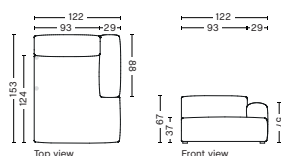

S7265 | WIDE | CHAISE LONGUE LONG | LOW ARMREST | RIGHT

DIMENSION
W122 x D153 x H67 cm
Seat H37 cm

SALES QTY. 1 pcs.

PRODUCT STATUS
Order produced

PACKAGING
1 box | 1 pcs.

BOX DIMENSION | WEIGHT
W116 x D150 x H69 cm | 86 kg

DESCRIPTION
Fabric Group 1
Fabric Group 2
Fabric Group 3
Fabric Group 4
Fabric Group 5