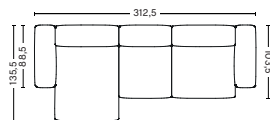

3 SEATER COMBINATION 10 LOW ARMREST | LEFT S8264+S1063+S1965 OR RIGHT S1964+S1063+S8265

DIMENSION
W312,5 x D135,5 x H67 cm
Seat H37 cm

PACKAGING
3 box | 1 pcs.

DESCRIPTION
Fabric group 1
Fabric group 2
Fabric group 3
Fabric group 4
Fabric group 5

PRODUCT STATUS
Order produced