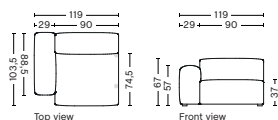

MAGS SOFT | CONNECTABLE MODULES

S1964 | WIDE | LOW ARMREST | LEFT

DIMENSION
W119 x D103,5 x H67 cm
Seat H37 cm

SALES QTY. 1 pcs.

PRODUCT STATUS
Order produced

PACKAGING
1 box | 1 pcs.

BOX DIMENSION | WEIGHT
W116 x D99 x H69 cm | 51 kg

DESCRIPTION
Fabric Group 1
Fabric Group 2
Fabric Group 3
Fabric Group 4
Fabric Group 5