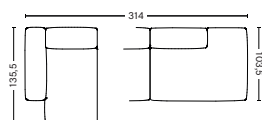

3 SEATER COMBINATION 3 | LEFT S8162+S1063+S9302 OR RIGHT S9301+S1063+S8161

DIMENSION
W314 x D135,5 x H67 cm
Seat H37 cm

PACKAGING
3 box | 1 pcs.

DESCRIPTION
Fabric group 1
Fabric group 2
Fabric group 3
Fabric group 4
Fabric group 5

PRODUCT STATUS
Order produced