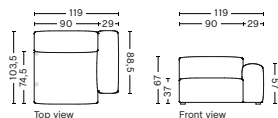

S1965 | WIDE | LOW ARMREST | RIGHT

DIMENSION
W119 x D103,5 x H67 cm
Seat H37 cm

SALES QTY. 1 pcs.

PRODUCT STATUS
Order produced

PACKAGING
1 box | 1 pcs.

BOX DIMENSION | WEIGHT
W116 x D99 x H69 cm | 51 kg

DESCRIPTION
Fabric Group 1
Fabric Group 2
Fabric Group 3
Fabric Group 4
Fabric Group 5