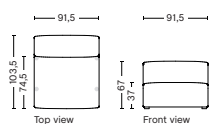

S1061 | NARROW | RIGHT

DIMENSION
W102 x D103,5 x H67 cm
Seat H37 cm

SALES QTY. 1 pcs.

PRODUCT STATUS
Order produced

PACKAGING
1 box | 1 pcs.

BOX DIMENSION | WEIGHT
W116 x D99 x H69 cm | 45 kg

DESCRIPTION
Fabric Group 1
Fabric Group 2
Fabric Group 3
Fabric Group 4
Fabric Group 5

DIMENSION
W119 x D103,5 x H67 cm
Seat H37 cm

SALES QTY. 1 pcs.

PRODUCT STATUS
Order produced

PACKAGING
1 box | 1 pcs.

BOX DIMENSION | WEIGHT
W116 x D99 x H69 cm | 51 kg

Fabric Group 1
Fabric Group 2
Fabric Group 3
Fabric Group 4
Fabric Group 5

S1963 | WIDE | MIDDLE

DIMENSION
W91,5 x D103,5 x H67 cm
Seat H37 cm

SALES QTY. 1 pcs.

PRODUCT STATUS
Order produced

PACKAGING
1 box | 1 pcs.

BOX DIMENSION | WEIGHT
W116 x D99 x H69 cm | 37 kg

Fabric Group 1
Fabric Group 2
Fabric Group 3
Fabric Group 4
Fabric Group 5

S1963 | WIDE | RIGHT OR LEFT END

DIMENSION
W91,5 x D103,5 x H67 cm
Seat H37 cm

SALES QTY. 1 pcs.

PRODUCT STATUS
Order produced

PACKAGING
1 box | 1 pcs.

BOX DIMENSION | WEIGHT
W116 x D103,5 x H69 cm | 37 kg