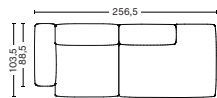

2,5 SEATER COMBINATION 2 LOW ARMREST | LEFT S1964+S9302 OR RIGHT S9301+S1965

DIMENSION
W256,5 x D103,5 x H67 cm
Seat H37 cm

PACKAGING
2 box | 1 pcs.

DESCRIPTION
Fabric group 1
Fabric group 2
Fabric group 3
Fabric group 4
Fabric group 5

PRODUCT STATUS
Order produced