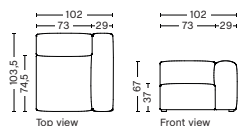

S7265FS | Low
armrest
Chaise Longue Long
Wide | Right

MAGS SOFT | FREE STANDING MODULES

S1062FS | NARROW | LEFT

DIMENSION
W102 x D103,5 x H67 cm
Seat H37 cm

SALES QTY. 1 pcs.

PRODUCT STATUS
Order produced

PACKAGING
1 box | 1 pcs.

BOX DIMENSION | WEIGHT
W116 x D99 x H69 cm | 45 kg

DESCRIPTION
Fabric Group 1
Fabric Group 2
Fabric Group 3
Fabric Group 4
Fabric Group 5

S1061FS | NARROW | RIGHT

DIMENSION
W102 x D103,5 x H67 cm
Seat H37 cm