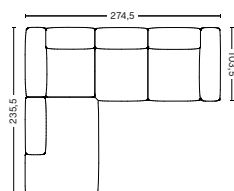

CORNER COMBINATION 2 | LEFT S9301+S1862+S1063+S1061 OR RIGHT S1062+S1063+S1861+S9302

DIMENSION
W274,5 x D235,5 x H67 cm
Seat H37 cm

PACKAGING
3 box | 1 pcs.

DESCRIPTION
Fabric group 1
Fabric group 2
Fabric group 3
Fabric group 4
Fabric group 5

PRODUCT STATUS
Order produced