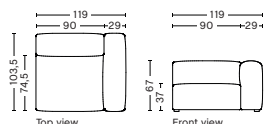

S1961FS | WIDE | RIGHT

DIMENSION
W119 x D103,5 x H67 cm
Seat H37 cm

SALES QTY. 1 pcs.

PRODUCT STATUS
Order produced

PACKAGING
1 box | 1 pcs.

BOX DIMENSION | WEIGHT
W116 x D99 x H69 cm | 51 kg

DESCRIPTION
Fabric Group 1
Fabric Group 2
Fabric Group 3
Fabric Group 4
Fabric Group 5