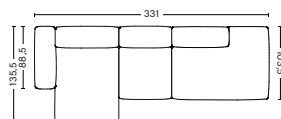

3 SEATER COMBINATION 4 LOW ARMREST | LEFT S8264+S1063+S9302 OR RIGHT S9301+S1063+S8265

DIMENSION
W331 x D135,5 x H67 cm
Seat H37 cm

PACKAGING
3 box | 1 pcs.

DESCRIPTION
Fabric group 1
Fabric group 2
Fabric group 3
Fabric group 4
Fabric group 5

PRODUCT STATUS
Order produced

FABRIC GROUPS