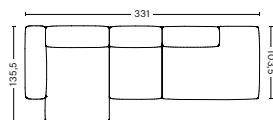

3 SEATER COMBINATION 4 | LEFT S8262+S1063+S9302 OR RIGHT S9301+S1063+S8261

DIMENSION
W331 x D135,5 x H67 cm
Seat H37 cm

PACKAGING
3 box | 1 pcs.

DESCRIPTION
Fabric group 1
Fabric group 2
Fabric group 3
Fabric group 4
Fabric group 5

PRODUCT STATUS
Order produced