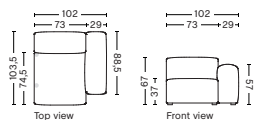

S1063 | NARROW | RIGHT END

DIMENSION
W74,5 x D103,5 x H67 cm
Seat H37 cm

SALES QTY. 1 pcs.

PRODUCT STATUS
Order produced

PACKAGING
1 box | 1 pcs.

BOX DIMENSION | WEIGHT
W78 x D99 x H69 cm | 29 kg

DESCRIPTION
Fabric Group 1
Fabric Group 2
Fabric Group 3
Fabric Group 4
Fabric Group 5

S1063 | NARROW | LEFT END

DIMENSION
W74,5 x D103,5 x H67 cm
Seat H37 cm

SALES QTY. 1 pcs.

PRODUCT STATUS
Order produced

PACKAGING
1 box | 1 pcs.

BOX DIMENSION | WEIGHT
W78 x D99 x H69 cm | 29 kg

DESCRIPTION
Fabric Group 1
Fabric Group 2
Fabric Group 3
Fabric Group 4
Fabric Group 5

MAGS SOFT | CONNECTABLE MODULES

S1064 | NARROW | LOW ARMREST | LEFT

DIMENSION
W102 x D103,5 x H67 cm
Seat H37 cm

SALES QTY. 1 pcs.

PRODUCT STATUS
Order produced

PACKAGING
1 box | 1 pcs.

BOX DIMENSION | WEIGHT
W116 x D99 x H69 cm | 45 kg

DESCRIPTION
Fabric Group 1
Fabric Group 2
Fabric Group 3
Fabric Group 4
Fabric Group 5

S1065 | NARROW | LOW ARMREST | RIGHT

DIMENSION
W102 x D103,5 x H67 cm
Seat H37 cm

SALES QTY. 1 pcs.

PRODUCT STATUS
Order produced