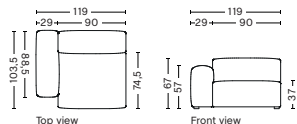

S1964FS | WIDE | LOW ARMREST | LEFT

DIMENSION
W119 x D103,5 x H67 cm
Seat H37 cm

SALES QTY. 1 pcs.

PRODUCT STATUS
Order produced

PACKAGING
1 box | 1 pcs.

BOX DIMENSION | WEIGHT
W116 x D99 x H69 cm | 44,5 kg

DESCRIPTION
Fabric Group 1
Fabric Group 2
Fabric Group 3
Fabric Group 4
Fabric Group 5