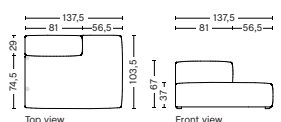

S9302 | LOUNGE | LEFT BACKREST

DIMENSION
W137,5 x D103,5 x H67 cm
Seat H37 cm

SALES QTY. 1 pcs.

PRODUCT STATUS
Order produced

PACKAGING
1 box | 1 pcs.

BOX DIMENSION | WEIGHT
W116 x D150 x H69 cm | 58 kg

DESCRIPTION
Fabric Group 1
Fabric Group 2
Fabric Group 3
Fabric Group 4
Fabric Group 5