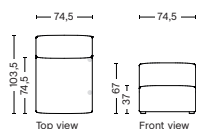

S1063 | NARROW | LEFT END

DIMENSION
W74,5 x D103,5 x H67 cm
Seat H37 cm

SALES QTY. 1 pcs.

PRODUCT STATUS
Order produced

PACKAGING
1 box | 1 pcs.

BOX DIMENSION | WEIGHT
W78 x D99 x H69 cm | 29 kg

DESCRIPTION
Fabric Group 1
Fabric Group 2
Fabric Group 3
Fabric Group 4
Fabric Group 5

FABRIC GROUPS