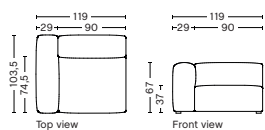

MAGS SOFT | FREE STANDING MODULES

S1962FS | WIDE | LEFT

DIMENSION
W119 x D103,5 x H67 cm
Seat H37 cm

SALES QTY. 1 pcs.

PRODUCT STATUS
Order produced

PACKAGING
1 box | 1 pcs.

BOX DIMENSION | WEIGHT
W116 x D99 x H69 cm | 51 kg

DESCRIPTION
Fabric Group 1
Fabric Group 2
Fabric Group 3
Fabric Group 4
Fabric Group 5