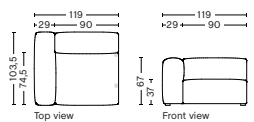

S1063 | NARROW | LEFT END

DIMENSION
W74,5 x D103,5 x H67 cm
Seat H37 cm

SALES QTY. 1 pcs.

PRODUCT STATUS
Order produced

PACKAGING
1 box | 1 pcs.

BOX DIMENSION | WEIGHT
W78 x D99 x H69 cm | 29 kg

DESCRIPTION
Fabric Group 1
Fabric Group 2
Fabric Group 3
Fabric Group 4
Fabric Group 5

MAGS SOFT | CONNECTABLE MODULES

S1064 | NARROW | LOW ARMREST | LEFT

DIMENSION
W102 x D103,5 x H67 cm
Seat H37 cm

SALES QTY. 1 pcs.

PRODUCT STATUS
Order produced

PACKAGING
1 box | 1 pcs.

BOX DIMENSION | WEIGHT
W116 x D99 x H69 cm | 45 kg

DESCRIPTION
Fabric Group 1
Fabric Group 2
Fabric Group 3
Fabric Group 4
Fabric Group 5

S1065 | NARROW | LOW ARMREST | RIGHT

DIMENSION
W102 x D103,5 x H67 cm
Seat H37 cm

SALES QTY. 1 pcs.

PRODUCT STATUS
Order produced

PACKAGING
1 box | 1 pcs.

BOX DIMENSION | WEIGHT
W116 x D99 x H69 cm | 45 kg

Fabric Group 1
Fabric Group 2
Fabric Group 3
Fabric Group 4
Fabric Group 5

S1962 | WIDE | LEFT

DIMENSION
W119 x D103,5 x H67 cm
Seat H37 cm