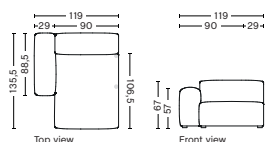

S8264 | WIDE | CHAISE LONGUE | LOW ARMREST | LEFT

DIMENSION

W119 x D135,5 x H67 cm
Seat H37 cm

SALES QTY. 1 pcs.

PRODUCT STATUS

Order produced

PACKAGING

1 box | 1 pcs.

BOX DIMENSION | WEIGHT

W116 x D150 x H69 cm | 71 kg

DESCRIPTION

Fabric Group 1
Fabric Group 2
Fabric Group 3
Fabric Group 4
Fabric Group 5