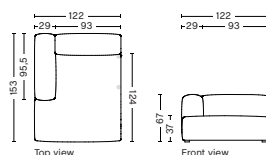

S7262 | WIDE | CHAISE LONGUE LONG | LEFT

DIMENSION

W122 x D153 x H67 cm
Seat H37 cm

SALES QTY. 1 pcs.

PRODUCT STATUS

Order produced

PACKAGING

1 box | 1 pcs.

BOX DIMENSION | WEIGHT

W116 x D150 x H69 cm | 86 kg

DESCRIPTION

Fabric Group 1
Fabric Group 2
Fabric Group 3
Fabric Group 4
Fabric Group 5