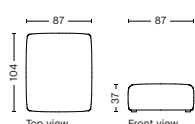

S02 | OTTOMAN | SMALL

DIMENSION
W87 x D104 x H37 cm
Seat H37 cm

SALES QTY. 1 pcs.

PRODUCT STATUS
Order produced

PACKAGING
1 box | 1 pcs.

BOX DIMENSION | WEIGHT
W118 x D98,1 x H69 cm | 26 kg

DESCRIPTION
Fabric Group 1
Fabric Group 2
Fabric Group 3
Fabric Group 4
Fabric Group 5

FABRIC GROUPS