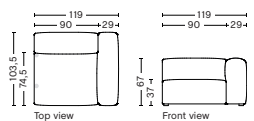

PACKAGING
1 box | 1 pcs.

BOX DIMENSION | WEIGHT
W116 x D99 x H69 cm | 45 kg

Fabric Group 1
Fabric Group 2
Fabric Group 3
Fabric Group 4
Fabric Group 5

S1962 | WIDE | LEFT

DIMENSION
W119 x D103,5 x H67 cm
Seat H37 cm

SALES QTY. 1 pcs.

PRODUCT STATUS
Order produced

PACKAGING
1 box | 1 pcs.

BOX DIMENSION | WEIGHT
W116 x D99 x H69 cm | 51 kg

Fabric Group 1
Fabric Group 2
Fabric Group 3
Fabric Group 4
Fabric Group 5

S1961 | WIDE | RIGHT

DIMENSION
W119 x D103,5 x H67 cm
Seat H37 cm

SALES QTY. 1 pcs.

PRODUCT STATUS
Order produced

PACKAGING
1 box | 1 pcs.

BOX DIMENSION | WEIGHT
W116 x D99 x H69 cm | 51 kg

Fabric Group 1
Fabric Group 2
Fabric Group 3
Fabric Group 4
Fabric Group 5

S1963 | WIDE | MIDDLE

DIMENSION
W91,5 x D103,5 x H67 cm
Seat H37 cm

SALES QTY. 1 pcs.

PRODUCT STATUS
Order produced

PACKAGING
1 box | 1 pcs.

BOX DIMENSION | WEIGHT
W116 x D99 x H69 cm | 37 kg

Fabric Group 1
Fabric Group 2
Fabric Group 3
Fabric Group 4
Fabric Group 5