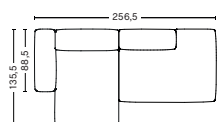

2,5 SEATER COMBINATION 3 LOW ARMREST | LEFT S8264+S9302 OR RIGHT S9301+S8265

DIMENSION
W256,5 x D135,5 x H67 cm
Seat H37 cm

PACKAGING
2 box | 1 pcs.

DESCRIPTION
Fabric group 1
Fabric group 2
Fabric group 3
Fabric group 4
Fabric group 5

PRODUCT STATUS
Order produced

FABRIC GROUPS

1 | Atlas, Autumn, Linara, Maglia, Metaphor, Mode, Overlap, Relate, Story, Valencia™ 2 | Melange Nap, Navelli, Olavi by HAY, Osumi, Re-Wool, Steelcut, Steelcut Trio, Tadao, Tartaglia, Turf, Volume by HAY, Yuma 3 | Bolgheri, Divina, Divina MD, Divina Melange, Encircle, Flamiber, Hallingdal, Loft, Ruskin, Steelcut Quartet 4 | Coda, Lola, Raas, Sierra leather, Vanir, Vidar 5 | Grano leather, Nevada leather, Sense leather