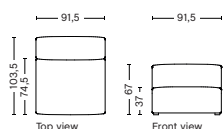

S1963FS | WIDE | MIDDLE

DIMENSION
W91,5 x D103,5 x H67 cm
Seat H37 cm

SALES QTY. 1 pcs.

PRODUCT STATUS
Order produced

PACKAGING
1 box | 1 pcs.

BOX DIMENSION | WEIGHT
W116 x D99 x H69 cm | 37 kg

DESCRIPTION
Fabric Group 1
Fabric Group 2
Fabric Group 3
Fabric Group 4
Fabric Group 5