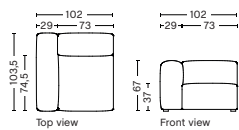

MAGS SOFT | FREE STANDING MODULES

S1062FS | NARROW | LEFT

DIMENSION
W102 x D103,5 x H67 cm
Seat H37 cm

SALES QTY. 1 pcs.

PRODUCT STATUS
Order produced

PACKAGING
1 box | 1 pcs.

BOX DIMENSION | WEIGHT
W116 x D99 x H69 cm | 45 kg

DESCRIPTION
Fabric Group 1
Fabric Group 2
Fabric Group 3
Fabric Group 4
Fabric Group 5