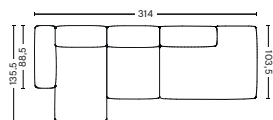

3 SEATER COMBINATION 3 LOW ARMREST | LEFT S8164+S1063+S9302 OR RIGHT S9301+S1063+S8165

DIMENSION
W314 x D135,5 x H67 cm
Seat H37 cm

PACKAGING
3 box | 1 pcs.

DESCRIPTION
Fabric group 1
Fabric group 2
Fabric group 3
Fabric group 4
Fabric group 5

PRODUCT STATUS
Order produced