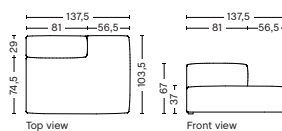

S9302FS | LOUNGE | LEFT BACKREST

DIMENSION
W137,5 x D103,5 x H67 cm
Seat H37 cm

SALES QTY. 1 pcs.

PRODUCT STATUS
Order produced

PACKAGING
1 box | 1 pcs.

BOX DIMENSION | WEIGHT
W116 x D150 x H69 cm | 58 kg

DESCRIPTION
Fabric Group 1
Fabric Group 2
Fabric Group 3
Fabric Group 4
Fabric Group 5