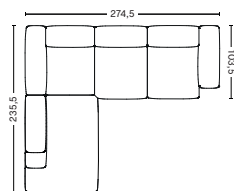

CORNER COMBINATION 2 LOW ARMREST | LEFT S9301+S1862+S1063+S1065 OR RIGHT S1064+S1063+S1861+S9302

DIMENSION
W274,5 x D235,5 x H67 cm
Seat H37 cm

PACKAGING
3 box | 1 pcs.

DESCRIPTION
Fabric group 1
Fabric group 2
Fabric group 3
Fabric group 4
Fabric group 5

PRODUCT STATUS
Order produced

FABRIC GROUPS

1 | Atlas, Autumn, Linara, Maglia, Metaphor, Mode, Overlap, Relate, Story, Valencia™ 2 | Melange Nap, Navelli, Olavi by HAY, Osumi, Re-Wool, Steelcut, Steelcut Trio, Tadao, Tartaglia, Turf, Volume by HAY, Yuma 3 | Bolgheri, Divina, Divina MD, Divina Melange, Encircle, Flamiber, Hallingdal, Loft, Ruskin, Steelcut Quartet 4 | Coda, Lola, Raas, Sierra leather, Vanir, Vidar 5 | Grano leather, Nevada leather, Sense leather