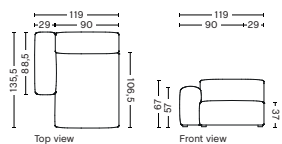

S8264FS | WIDE | CHAISE LONGUE | LOW ARMREST | LEFT

DIMENSION
W119 x D135,5 x H67 cm
Seat H37 cm

SALES QTY. 1 pcs.

PRODUCT STATUS
Order produced

PACKAGING
1 box | 1 pcs.

BOX DIMENSION | WEIGHT
W116 x D150 x H69 cm | 58 kg

DESCRIPTION
Fabric Group 1
Fabric Group 2
Fabric Group 3
Fabric Group 4
Fabric Group 5