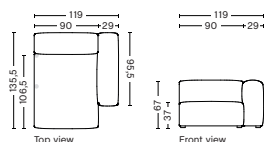

S8261| WIDE | CHAISE LONGUE | RIGHT ARMREST

DIMENSION

W119 x D135,5 x H67 cm
Seat H37 cm

SALES QTY. 1 pcs.

PRODUCT STATUS

Order produced

PACKAGING

1 box | 1 pcs.

BOX DIMENSION | WEIGHT

W116 x D150 x H69 cm | 71 kg

DESCRIPTION

Fabric Group 1
Fabric Group 2
Fabric Group 3
Fabric Group 4
Fabric Group 5