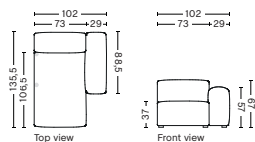

S1861 | CORNER | RIGHT

DIMENSION
W98 x D98 x H67 cm
Seat H37 cm

SALES QTY. 1 pcs.

PRODUCT STATUS
Order produced

PACKAGING
1 box | 1 pcs.

BOX DIMENSION | WEIGHT
W116 x D99 x H69 cm | 42 kg

DESCRIPTION
Fabric Group 1
Fabric Group 2
Fabric Group 3
Fabric Group 4
Fabric Group 5

PACKAGING
1 box | 1 pcs.

BOX DIMENSION | WEIGHT
W116 x D150 x H69 cm | 60 kg

DESCRIPTION
Fabric Group 1
Fabric Group 2
Fabric Group 3
Fabric Group 4
Fabric Group 5

S8164 | NARROW | CHAISE LONGUE | LOW ARMREST | LEFT

DIMENSION
W102 x D135,5 x H67 cm
Seat H37 cm

SALES QTY. 1 pcs.

PRODUCT STATUS
Order produced

PACKAGING
1 box | 1 pcs.

BOX DIMENSION | WEIGHT
W116 x D150 x H69 cm | 60 kg

DESCRIPTION
Fabric Group 1
Fabric Group 2
Fabric Group 3
Fabric Group 4
Fabric Group 5

S8165 | NARROW | CHAISE LONGUE | LOW ARMREST | RIGHT

DIMENSION
W102 x D135,5 x H67 cm
Seat H37 cm

SALES QTY. 1 pcs.

PRODUCT STATUS
Order produced

PACKAGING
1 box | 1 pcs.

BOX DIMENSION | WEIGHT
W116 x D150 x H69 cm | 60 kg