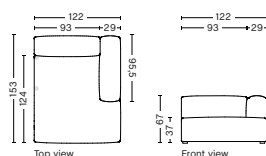

S7261 | WIDE | CHAISE LONGUE LONG | RIGHT

DIMENSION

W122 x D153 x H67 cm
Seat H37 cm

SALES QTY. 1 pcs.

PRODUCT STATUS

Order produced

PACKAGING

1 box | 1 pcs.

BOX DIMENSION | WEIGHT

W116 x D150 x H69 cm | 86 kg

DESCRIPTION

Fabric Group 1
Fabric Group 2
Fabric Group 3
Fabric Group 4
Fabric Group 5

FABRIC GROUPS