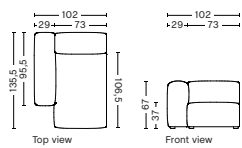

MAGS SOFT | FREE STANDING MODULES

S8162FS | NARROW | CHAISE LONGUE | LEFT

DIMENSION
W102 x D135,5 x H67 cm
Seat H37 cm

SALES QTY. 1 pcs.

PRODUCT STATUS
Order produced

PACKAGING
1 box | 1 pcs.

BOX DIMENSION | WEIGHT
W116 x D150 x H69 cm | 60 kg

DESCRIPTION
Fabric Group 1
Fabric Group 2
Fabric Group 3
Fabric Group 4
Fabric Group 5