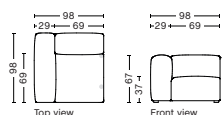

S1862 | CORNER | LEFT

DIMENSION
W98 x D98 x H67 cm
Seat H37 cm

SALES QTY. 1 pcs.

PRODUCT STATUS
Order produced

PACKAGING
1 box | 1 pcs.

BOX DIMENSION | WEIGHT
W116 x D99 x H69 cm | 42 kg

DESCRIPTION
Fabric Group 1
Fabric Group 2
Fabric Group 3
Fabric Group 4
Fabric Group 5