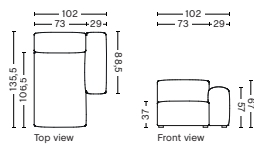

DIMENSION
W102 x D135,5 x H67 cm
Seat H37 cm

SALES QTY. 1 pcs.

PRODUCT STATUS
Order produced

PACKAGING
1 box | 1 pcs.

BOX DIMENSION | WEIGHT
W116 x D150 x H69 cm | 60 kg

DESCRIPTION
Fabric Group 1
Fabric Group 2
Fabric Group 3
Fabric Group 4
Fabric Group 5

S8165FS | NARROW | CHAISE LONGUE | LOW ARMREST | RIGHT

DIMENSION
W102 x D135,5 x H67 cm
Seat H37 cm

SALES QTY. 1 pcs.

PRODUCT STATUS
Order produced

PACKAGING
1 box | 1 pcs.

BOX DIMENSION | WEIGHT
W116 x D150 x H69 cm | 60 kg