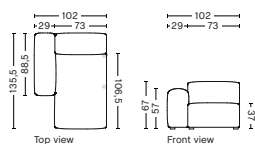

S1861 | CORNER | RIGHT

DIMENSION
W98 x D98 x H67 cm
Seat H37 cm

SALES QTY. 1 pcs.

PRODUCT STATUS
Order produced

PACKAGING
1 box | 1 pcs.

BOX DIMENSION | WEIGHT
W116 x D99 x H69 cm | 42 kg

DESCRIPTION
Fabric Group 1
Fabric Group 2
Fabric Group 3
Fabric Group 4
Fabric Group 5

DESCRIPTION
Fabric Group 1
Fabric Group 2
Fabric Group 3
Fabric Group 4
Fabric Group 5

S8161 | NARROW | CHAISE LONGUE | RIGHT

DIMENSION
W102 x D135,5 x H67 cm
Seat H37 cm

SALES QTY. 1 pcs.

PRODUCT STATUS
Order produced

PACKAGING
1 box | 1 pcs.

BOX DIMENSION | WEIGHT
W116 x D150 x H69 cm | 60 kg

DESCRIPTION
Fabric Group 1
Fabric Group 2
Fabric Group 3
Fabric Group 4
Fabric Group 5

S8164 | NARROW | CHAISE LONGUE | LOW ARMREST | LEFT

DIMENSION
W102 x D135,5 x H67 cm
Seat H37 cm

SALES QTY. 1 pcs.

PRODUCT STATUS
Order produced

PACKAGING
1 box | 1 pcs.

BOX DIMENSION | WEIGHT
W116 x D150 x H69 cm | 60 kg

DESCRIPTION
Fabric Group 1
Fabric Group 2
Fabric Group 3
Fabric Group 4
Fabric Group 5