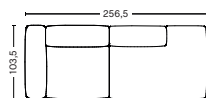

2,5 SEATER COMBINATION 2 | LEFT S1962+S9302 OR RIGHT S9301+S1961

DIMENSION
W256,5 x D103,5 x H67 cm
Seat H37 cm

PACKAGING
2 box | 1 pcs.

DESCRIPTION
Fabric group 1
Fabric group 2
Fabric group 3
Fabric group 4
Fabric group 5

PRODUCT STATUS
Order produced