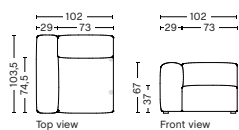

MAGS SOFT | CONNECTABLE MODULES

S1062 | NARROW | LEFT

DIMENSION
W102 x D103,5 x H67 cm
Seat H37 cm

SALES QTY. 1 pcs.

PRODUCT STATUS
Order produced

PACKAGING
1 box | 1 pcs.

BOX DIMENSION | WEIGHT
W116 x D99 x H69 cm | 45 kg

DESCRIPTION
Fabric Group 1
Fabric Group 2
Fabric Group 3
Fabric Group 4
Fabric Group 5