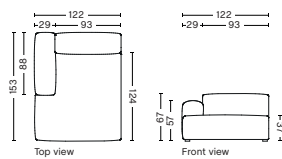

MAGS SOFT | FREE STANDING MODULES

S7264FS | WIDE | LOW ARMREST | LEFT

DIMENSION
W122 x D153 x H67 cm
Seat H37 cm

SALES QTY. 1 pcs.

PRODUCT STATUS
Order produced

PACKAGING
1 box | 1 pcs.

BOX DIMENSION | WEIGHT
W116 x D150 x H69 cm | 86 kg

DESCRIPTION
Fabric Group 1
Fabric Group 2
Fabric Group 3
Fabric Group 4
Fabric Group 5