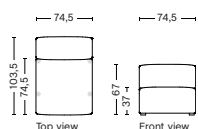

S1063 | NARROW | MIDDLE

DIMENSION
W74,5 x D103,5 x H67 cm
Seat H37 cm

SALES QTY. 1 pcs.

PRODUCT STATUS
Order produced

PACKAGING
1 box | 1 pcs.

BOX DIMENSION | WEIGHT
W78 x D99 x H69 cm | 29 kg

DESCRIPTION
Fabric Group 1
Fabric Group 2
Fabric Group 3
Fabric Group 4
Fabric Group 5