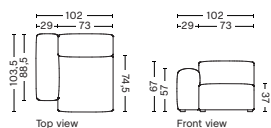

BOX DIMENSION | WEIGHT
W116 x D99 x H69 cm | 45 kg

DESCRIPTION
Fabric Group 1
Fabric Group 2
Fabric Group 3
Fabric Group 4
Fabric Group 5

S1061FS | NARROW | RIGHT

DIMENSION
W102 x D103,5 x H67 cm
Seat H37 cm

S1063FS | NARROW | W/O ARMREST

DIMENSION
W74,5 x D103,5 x H67 cm
Seat H37 cm

SALES QTY. 1 pcs.

PRODUCT STATUS
Order produced

PACKAGING
1 box | 1 pcs.

BOX DIMENSION | WEIGHT
W78 x D99 x H69 cm | 29 kg

DESCRIPTION
Fabric Group 1
Fabric Group 2
Fabric Group 3
Fabric Group 4
Fabric Group 5

S1064FS | NARROW | LEFT LOW ARMREST

DIMENSION
W102 x D103,5 x H67 cm
Seat H37 cm

SALES QTY. 1 pcs.

PRODUCT STATUS
Order produced

PACKAGING
1 box | 1 pcs.

BOX DIMENSION | WEIGHT
W116 x D99 x H69 cm | 45 kg

DESCRIPTION
Fabric Group 1
Fabric Group 2
Fabric Group 3
Fabric Group 4
Fabric Group 5