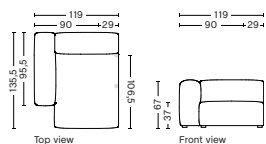

MAGS SOFT MODULES | CONNECTABLE

S8262 | WIDE | CHAISE LONGUE | LEFT

DIMENSION

W119 x D135,5 x H67 cm
Seat H37 cm

SALES QTY. 1 pcs.

PRODUCT STATUS

Order produced

PACKAGING

1 box | 1 pcs.

BOX DIMENSION | WEIGHT

W116 x D150 x H69 cm | 71 kg

DESCRIPTION

Fabric Group 1
Fabric Group 2
Fabric Group 3
Fabric Group 4
Fabric Group 5