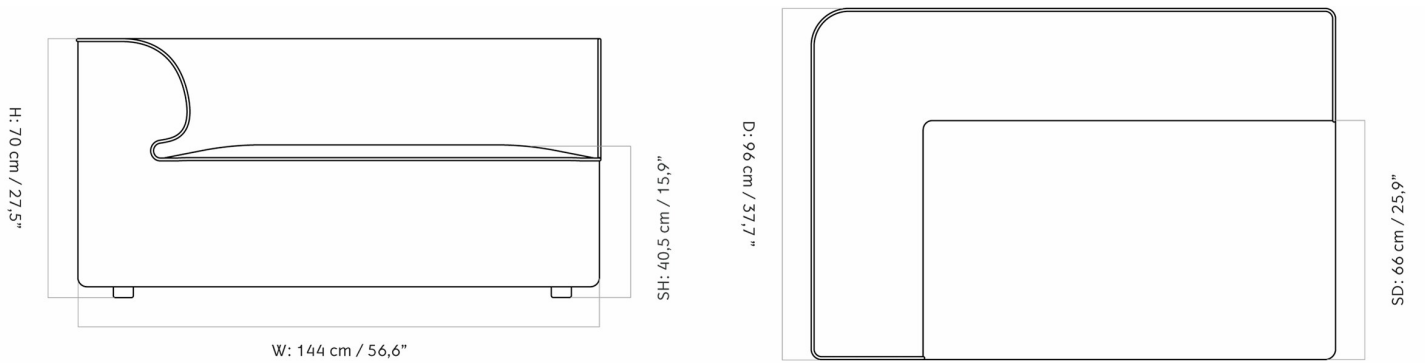

SKU	71062-003711	COUNTRY OF ORIGIN	Lithuania
EAN	5709262207213	MATERIALS	Plastic, Plywood, Foam, Wadding, Chipboard, No Sag Springs
EDITION	Corner 144	TESTS & CERTIFICATIONS	ANSI: BIFMA X5.4-2020
FOAM TYPE	Global - HR	CO2e	659,83 Kg
POWER OUTLET?	False	WARRANTY	10 years (Download)
PRICE CATEGORY	PC0T	CARE INSTRUCTIONS	Upholstery
UPHOLSTERY	AUDO BOUCLÉ	ASSEMBLY INSTRUCTIONS	Download
UPHOLSTERY COLOUR	02		
UPHOLSTERY TYPE	Fully Upholstered		
DESIGNER	Norm Architects		
PRODUCT TYPE	Sofa		
ENVIRONMENT	Indoor		
TEXTILE LEATHER CONSUMPTION	Textile Consumption: 5,1 m		
DECLARE LABEL	Download		

Audo

EAVE MODULAR SOFA 96, MODULE

Designed by *Norm Architects*

TECHNICAL SPECIFICATIONS

DIMENSIONS

Arm Height: 71 cm
Seat Height: 40,5 cm
Seat Depth: 66 cm
Product Height: 71 cm
Product Width: 144 cm
Product Depth: 96 cm

NET WEIGHT

37,5 kg

GROSS WEIGHT

40,51 kg

PACKAGING TYPE

Brown Box

PACKAGING MEASUREMENTS

H x W x D
73 cm x 148 cm x 99 cm