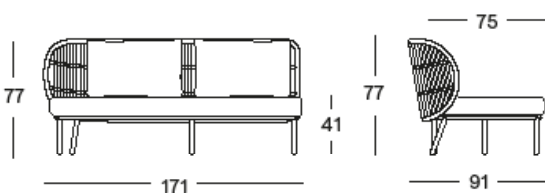

Never use a high-pressure hose on rope.

DIMENSIONS

DINING CHAIR

LOUNGE CHAIR

COCOON

ROCKING CHAIR

LOUNGE SOFA

DEEP SOFA

SUNLOUNGER

DAYBED

FOOTREST

DINING TABLE

COFFEE AND SIDE TABLES

DIMENSIONS

MODULAR 1 SEATER

MODULAR 2 SEATER