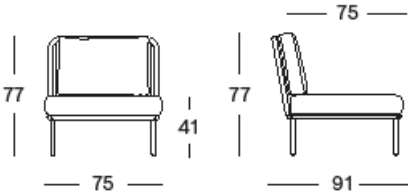

MODULAR CENTER