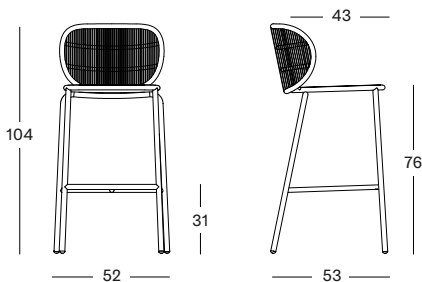

DIMENSIONS

MODULAR 1 SEATER

MODULAR 2 SEATER

MODULAR CENTER

MODULAR CHAISE LONGUE

MODULAR OTTOMAN

MODULAR CORNER

MODULAR CONNECTING SIDE TABLE

BARSTOOL