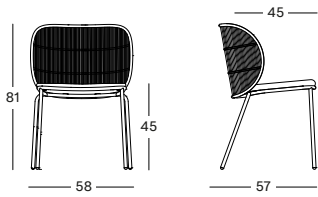

DIMENSIONS

DINING CHAIR