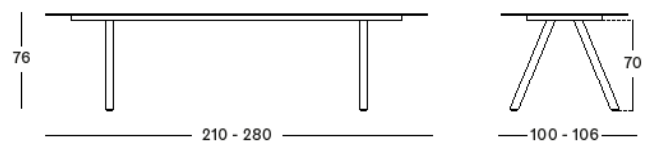

SUNLOUNGER

DAYBED

FOOTREST

DINING TABLE

COFFEE AND SIDE TABLES

DIMENSIONS

MODULAR 1 SEATER

MODULAR 2 SEATER