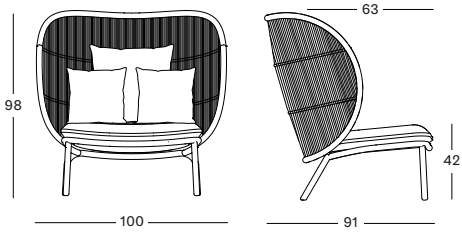

Never use a high-pressure hose on rope.

DIMENSIONS

DINING CHAIR

LOUNGE CHAIR

COCOON

ROCKING CHAIR

LOUNGE SOFA

DEEP SOFA

SUNLOUNGER

DAYBED

FOOTREST

DINING TABLE

COFFEE AND SIDE TABLES

DIMENSIONS

MODULAR 1 SEATER

MODULAR 2 SEATER