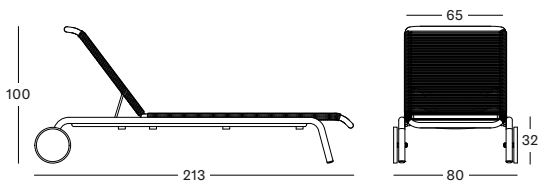

Never use a high-pressure hose on rope.

DIMENSIONS

DINING CHAIR

LOUNGE CHAIR

COCOON

ROCKING CHAIR

LOUNGE SOFA

DEEP SOFA

SUNLOUNGER

DAYBED

FOOTREST

DINING TABLE

COFFEE AND SIDE TABLES

DIMENSIONS

MODULAR 1 SEATER

MODULAR 2 SEATER