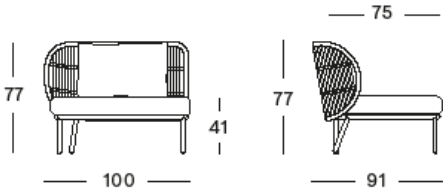

Never use a high-pressure hose on rope.

DIMENSIONS

DINING CHAIR

LOUNGE CHAIR

COCOON

ROCKING CHAIR

LOUNGE SOFA

DEEP SOFA

SUNLOUNGER

DAYBED

FOOTREST

DINING TABLE

COFFEE AND SIDE TABLES

DIMENSIONS

MODULAR 1 SEATER

MODULAR 2 SEATER