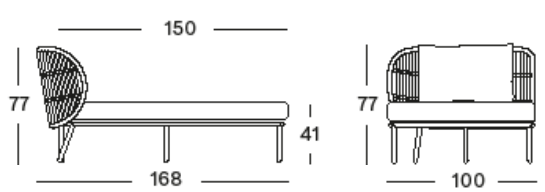

MODULAR CHAISE LONGUE