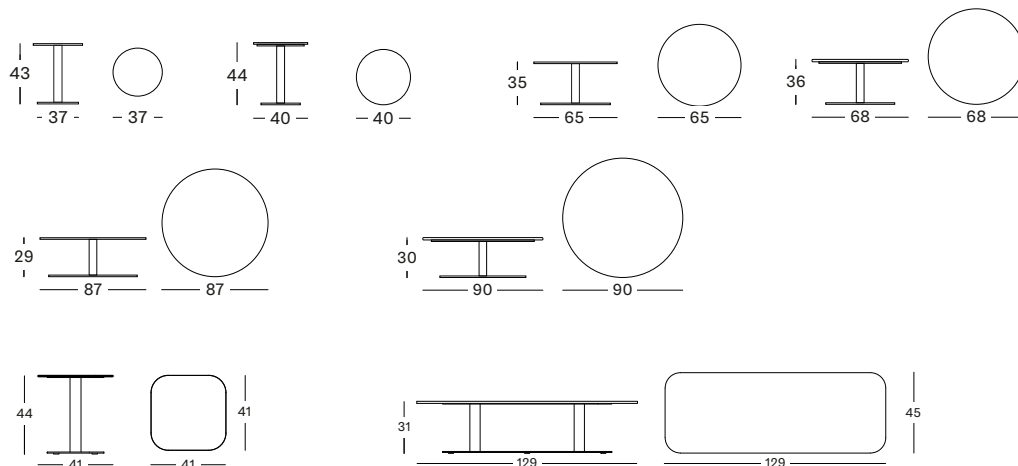

SUNLOUNGER

DAYBED

FOOTREST

DINING TABLE

COFFEE AND SIDE TABLES

DIMENSIONS

MODULAR 1 SEATER

MODULAR 2 SEATER