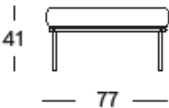

MODULAR OTTOMAN