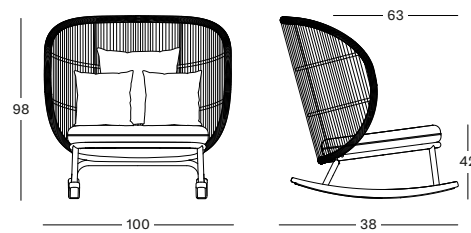

Never use a high-pressure hose on rope.

DIMENSIONS

DINING CHAIR

LOUNGE CHAIR

COCOON

ROCKING CHAIR

LOUNGE SOFA

DEEP SOFA

SUNLOUNGER

DAYBED

FOOTREST

DINING TABLE

COFFEE AND SIDE TABLES

DIMENSIONS

MODULAR 1 SEATER

MODULAR 2 SEATER