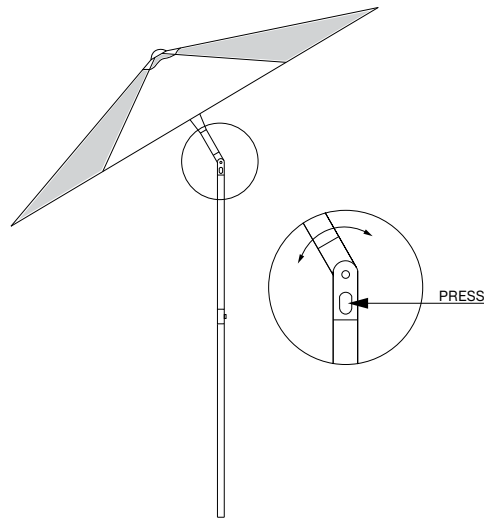

4. By pressing the tilt button the parasol angle can be adjusted.