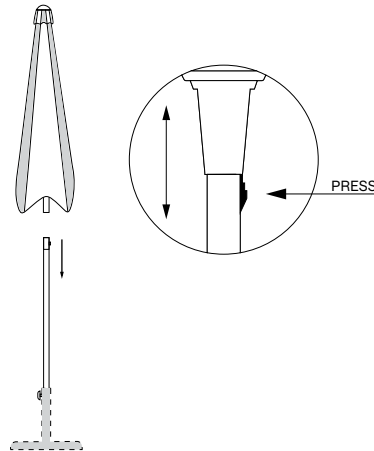

## PRODUCT INFORMATION

This product consists of two components:

- Ⓐ parasol shade
- Ⓑ extension pole

The **parasol base is not included** and must be purchased separately.  
For parasols size 240 x 240 cm and Ø 300 cm use a parasol base min. 35kg.  
For parasols size Ø 200 cm use base min. 25kg.

## HOW TO USE

1. Insert the pole attached to the parasol shade into the bottom extension pole. Adjust the height according to preference using the adjuster.
2. Place the bottom pole into a parasol base. Make sure the base is securely holding the parasol.
3. Open the parasol by pressing the button and pushing the stopper upwards.