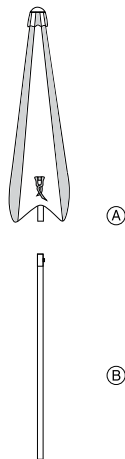

## PARTS

## PRODUCT INFORMATION

This product consists of two components:

- Ⓐ parasol shade
- Ⓑ extension pole

The **parasol base is not included** and must be purchased separately.  
For parasols size 240 x 240 cm and Ø 300 cm use a parasol base min. 35kg.  
For parasols size Ø 200 cm use base min. 25kg.