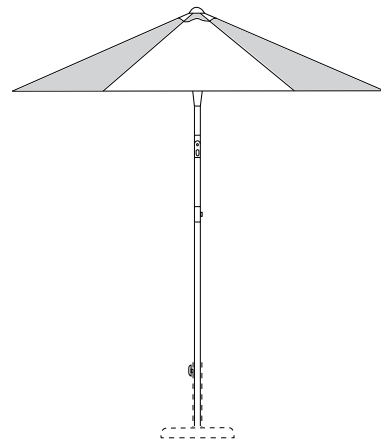

UV protection factors:

For a parasol made with 100% Olefin textile:

Protection factor 80+ (UV Standard 801)

For a parasol made with 100% Acrylic textile:

Protection factor 20-50+ (AS:NZS 4399:2017)

Light colours have protection 20 or less;

dark colours have protection 50+

online manual in different languages

Made in Italy
HAY ApS, Havnen 3
8700 Horsens, Denmark
CVR.: 26799945
www.hay.com
hay@hay.com

HAY

TERRAZZA PARASOL

INSTRUCTION MANUAL

HAY