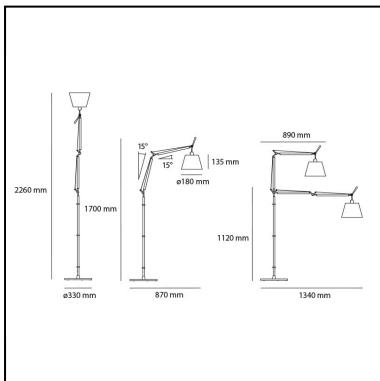

Tolomeo basculante terra - Body Lamp with Parchment Diffuser 180

Michele De Lucchi
Giancarlo Fassina

LUMINAIRE *

- Watt: **7,5W**
- Voltage: **220V-240V**
- Delivered lumen output: **816lm**
- Efficiency: **77%**
- Efficacy: **116.58lm/W**
- CRI: **80**

* Photometric data may vary depending on the source installed. Light measurements are provided in relative form and technical lighting calculations may be updated according to the effective source used.

DIMENSIONS

- Height: **1700 mm**
- Diameter: **180 mm**
- Max Extension Length: **870 mm**
- Impact Resistance: **N/D**

SOURCES NOT INCLUDED

- Category: **LED RETROFIT**
- Number: **1**
- Watt: **MAX 8W**
- Socket: **E27**