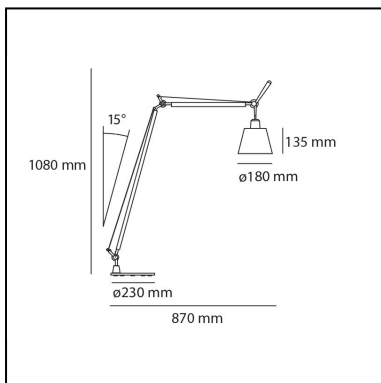

Tolomeo Basculante Reading Floor - Body Lamp with Parchment diffuser 180

Michele De Lucchi
Giancarlo Fassina

IP20   EAC 

LUMINAIRE *

- Watt: **7,5W**
- Voltage: **220V-240V**
- Delivered lumen output: **816lm**
- Efficiency: **77%**
- Efficacy: **116.58lm/W**
- CRI: **80**

DIMENSIONS

- Height: **1080 mm**
- Diameter: **180 mm**
- Max Extension Length: **870 mm**
- Impact Resistance: **N/D**
- Glow Wire Test: **N/D°**

SOURCES NOT INCLUDED

Notes

System of spring balancing. The diffuser normally used, remains vertical regardless of the angle of the arm. Possibility to mount LED source on E27 Socket. Complete lamp consists of body lamp + accessories

- Category: **LED RETROFIT**
- Number: **1**
- Watt: **MAX 8W**
- Socket: **E27**

Accessories

Base
Aluminium
A014900