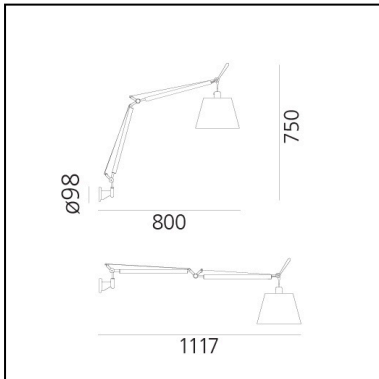

Tolomeo basculante parete - Body Lamp with Parchment Diffuser 180

Michele De Lucchi
Giancarlo Fassina

IP20   EAC 

LUMINAIRE *

- Watt: **7,5W**
- Voltage: **220V-240V**
- Delivered lumen output: **816lm**
- Efficiency: **77%**
- Efficacy: **116.58lm/W**
- CRI: **80**

FEATURES

- Product Code: **0947010A**
- Colour: **Natural**
- Installation: **Wall**
- Material: **Aluminium, parchment paper**
- Series: **Design Collection**
- design by: **Michele De Lucchi, Giancarlo Fassina**

DIMENSIONS

- Length: **800 mm**
- Height: **750 mm**
- Max Extension Length: **1120 mm**

SOURCES NOT INCLUDED

- Category: **LED RETROFIT**
- Number: **1**
- Watt: **MAX 8W**
- Socket: **E27**

Accessories

Wall support -
Aluminium
A025150