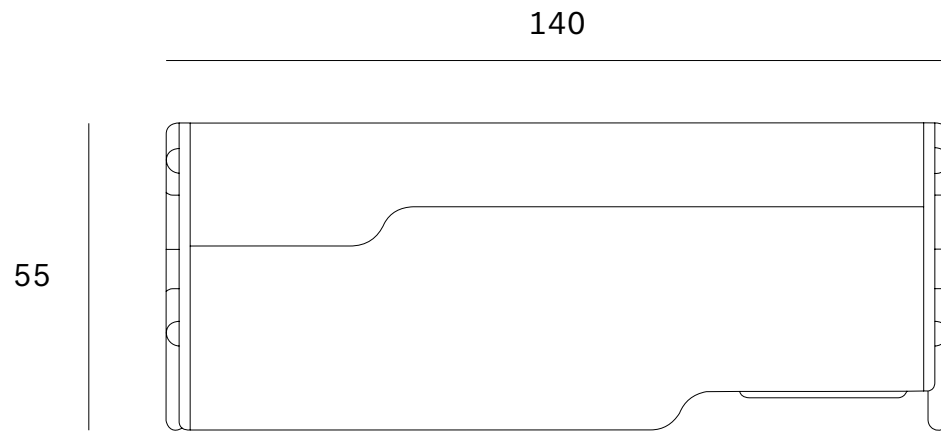

*Ethnicraft*

Flow desk - 2 drawers - Dimensions (cm)

*Ethnicraft*

Flow desk - 2 drawers - Dimensions (inches)