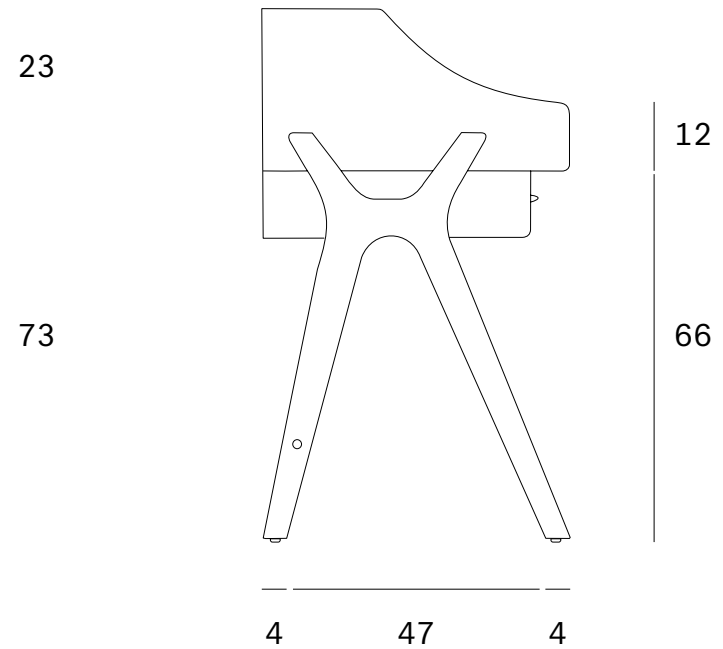

*Ethnicraft*

Flow desk - 2 drawers - Dimensions (cm)

*Ethnicraft*

Flow desk - 2 drawers - Dimensions (inches)