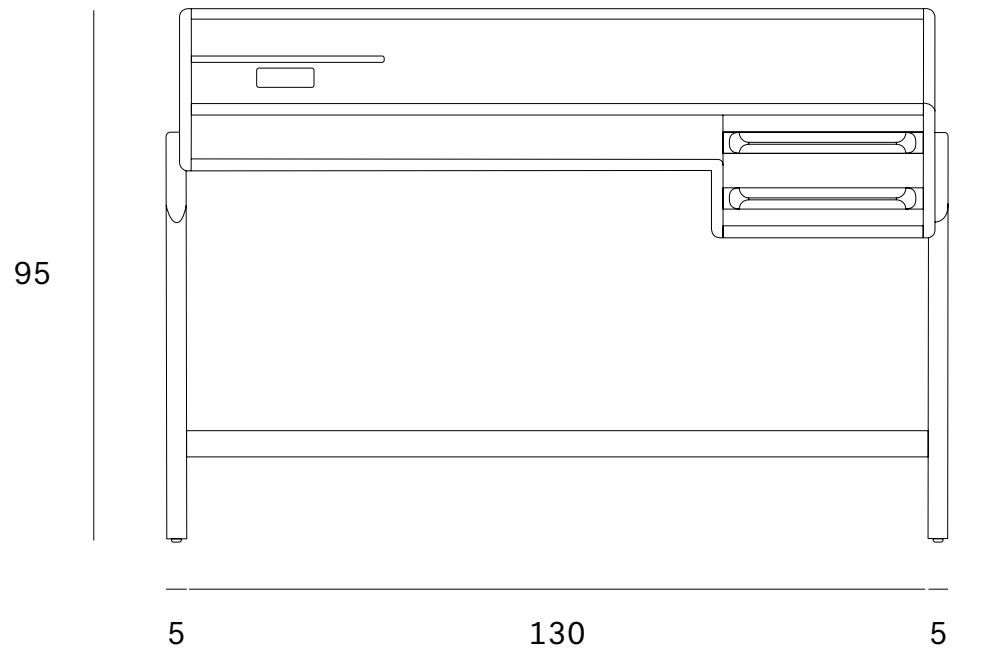

*Ethnicraft*

Flow desk - 2 drawers - Dimensions (cm)

*Ethnicraft*

Flow desk - 2 drawers - Dimensions (inches)