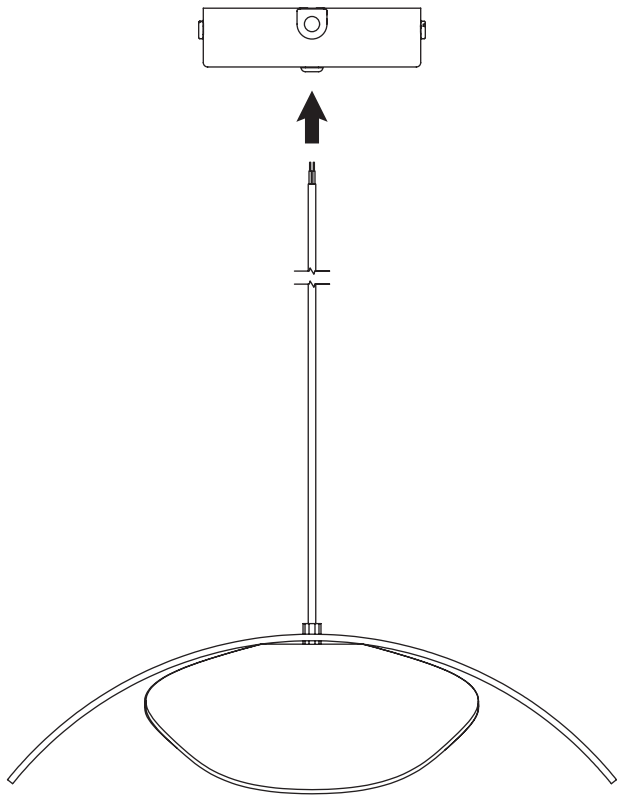

ASSEMBLY GUIDE

Forget Me Not + Rosette Mini
G4 cord set with canopy

Forget Me Not in different sizes + Rosette Mini
G4 cord set with canopy cluster 3

Forget Me Not in different sizes + Rosette Mini
G4 cord set with canopy cluster 5