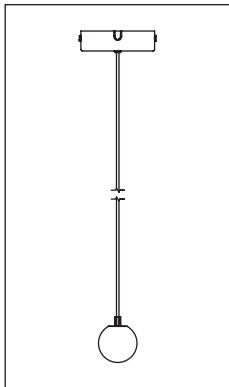

ASSEMBLY GUIDE

Forget Me Not + Rosette Mini
G4 cord set with canopy

Forget Me Not in different sizes + Rosette Mini
G4 cord set with canopy cluster 3

Forget Me Not in different sizes + Rosette Mini
G4 cord set with canopy cluster 5