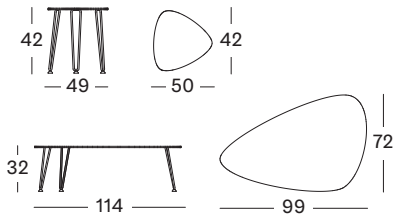

VINCENT SHEPPARD

ROZY COLLECTION

PRODUCT DATA SHEET

ROZY SIDE TABLE

ROZY COFFEE TABLE

ROZY

- frame** steel
- frame finish** powder coated steel
- top** hpl
- top colour** black
- glides** black tilting

FRAME FINISH

DIMENSIONS

MAINTENANCE AND CARE

SYNTHETIC WEAVE

You can use your HPL side tables inside as well as outside. Dirt does not easily stick to the material, which makes your side tables easy to maintain. Use a damp cloth and water to clean spilled solutions. The quicker you remove them, the easier.

STEEL

For the outdoor pieces, the steel is always epoxy coated and powder coated to make sure it is protected from all-weather influences.

VARIANTS

ROZY	ITEM CODE	FINISH	PACKAGE DIMENSION (cm/inch)		CBM (m ³ /ft ³)	WEIGHT (kg/lb)	
side table	GT001M007H055	black hpl	48 x 56x 56	19 x 22 x 22	0,15 5.32	9,5	20.94
coffee table	GT002M007H055	black hpl	38 x 117 x 75	15 x 46 x 30	0,33 11.78	11,5	29.76