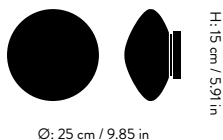

Mist AP22

All the Way to Paris 2025

Product category

Wall and ceiling lamp

Environment

Indoor / Outdoor

Material

Mouth-blown glass & lacquered aluminium.

Production process

The shade is made of mouth blown glass.

The wall mount is made from cast aluminium.

Dimensions

Ø: 25 cm / 9.85 in

H: 15 cm / 5.91 in

Weight

1,5 kg

Voltage

220-240V - 50Hz

Light source

G9 Max 5 Watt

Bulb not included.

Battery

10 hours operating time fully charged

8 hours charging time

Charging cable

Magnetic USB A 200 cm 79 inch

Charging tray with room for 11 lamps can be purchased at &Tradition.

Canopy

Included, white

Dimmability

Phase dimming

Certifications

CE UK CA IP44

Spare parts

Glass

Impact

- Designed for disassembly without the use of glue, allowing for easier repair and responsible recycling at end-of-life.

Manufacturer

Produced in PRC by Nine United China Ltd

Cleaning instructions

[Please see our Maintenance & Care instructions here](#)

→ Stock items

Available in stock

→ White