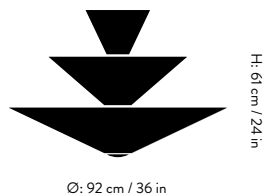

Gio LN15

Lucca Nichetto

2025

Product description

Chandelier

Environment

Indoor

Material

Spun aluminium and steel.

Production process

The lamp shades are made from spun aluminium discs which are then painted in three different colours.

Dimensions

Ø: 92 cm / 36 in

H: 61 cm / 24 in

Weight

13.7 kg

Voltage

220-240V - 50Hz

Light source

70 Watt LED board

CRI >90

Colour temperature 2600K

Cord length

600 cm / 236 in

Clear PVC cord

Canopy

Included, white

Certifications

CE UK CA IP20

Spare parts

LED Module

Impact

- The supplier uses ISO 9001, a quality management system that helps meet strict safety requirements.
- The supplier has passed a strict audit confirming compliance with high standards of safety, workers' rights and environmental protection.

Manufacturer

Produced in PRC by Nine United China Ltd

Cleaning instructions

[Please see our Maintenance & Care instructions here](#)