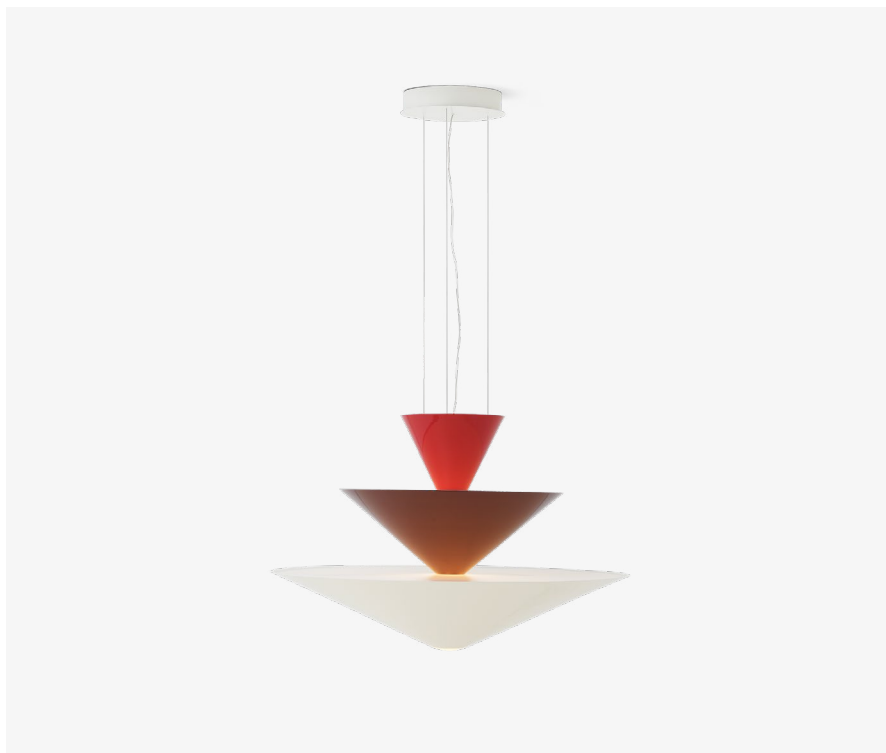

Gio LN15

Lucca Nichetto

2025

Product description

Chandelier

Environment

Indoor

Material

Spun aluminium and steel.

Production process

The lamp shades are made from spun aluminium discs which are then painted in three different colours.

Dimensions

Ø: 92 cm / 36 in

H: 61 cm / 24 in

Weight

13.7 kg

Voltage

220-240V - 50Hz

Light source

70 Watt LED board

CRI >90

Colour temperature 2600K

Cord length

600 cm / 236 in

Clear PVC cord

Canopy

Included, white

Certifications

CE UK CA IP20

Spare parts

LED Module

Impact

- The supplier uses ISO 9001, a quality management system that helps meet strict safety requirements.
- The supplier has passed a strict audit confirming compliance with high standards of safety, workers' rights and environmental protection.

Manufacturer

Produced in PRC by Nine United China Ltd

Cleaning instructions

[Please see our Maintenance & Care instructions here](#)

→ Stock items

Available in stock

→ Signal Green,
Deep Blue &
Ecru White

→ Vermilion Red,
Dark Burgundy
& Ecru White