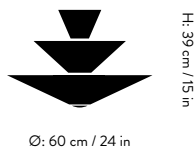

Gio LN14

Lucca Nichetto

2025

Product description

Chandelier

Environment

Indoor

Material

Spun aluminium and steel.

Production process

The lamp shades are made from spun aluminium discs which are then painted in three different colours.

Dimensions

Ø: 60 cm / 24 in

H: 39 cm / 15 in

Weight

5.5 kg

Voltage

220-240V - 50Hz

Light source

54 Watt LED board

CRI >90

Colour temperature 2600K

Cord length

600 cm / 236 in

Clear PVC cord

Canopy

Included, white

Certifications

CE UK CA IP20

Spare parts

LED Module

Impact

- The supplier uses ISO 9001, a quality management system that helps meet strict safety requirements.
- The supplier has passed a strict audit confirming compliance with high standards of safety, workers' rights and environmental protection.

Manufacturer

Produced in PRC by Nine United China Ltd

Cleaning instructions

[Please see our Maintenance & Care instructions here](#)