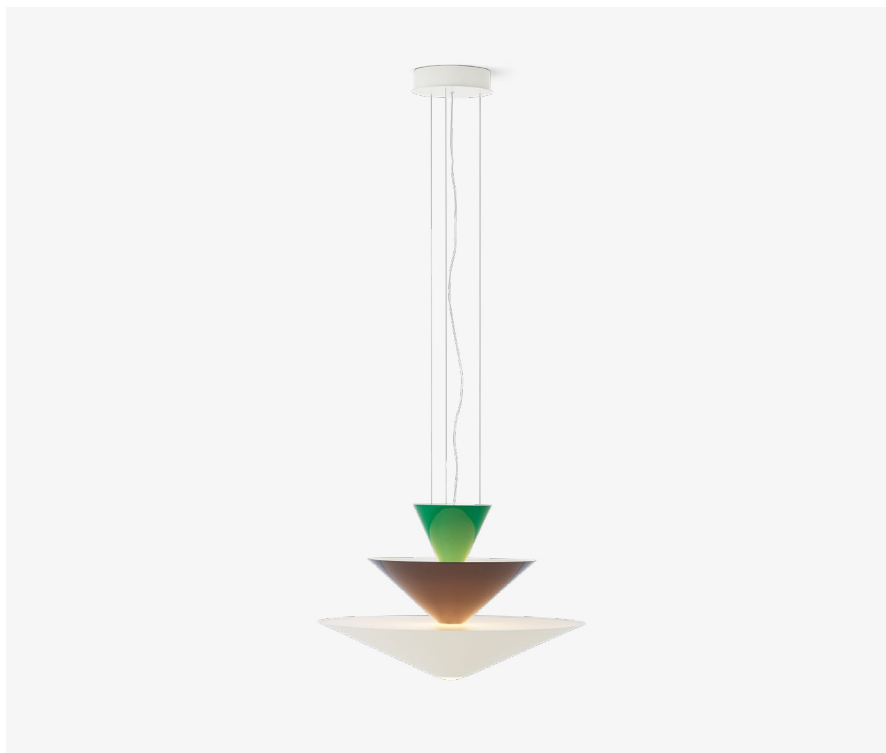

Gio LN14

Lucca Nichetto

2025

Product description

Chandelier

Environment

Indoor

Material

Spun aluminium and steel.

Production process

The lamp shades are made from spun aluminium discs which are then painted in three different colours.

Dimensions

Ø: 60 cm / 24 in

H: 39 cm / 15 in

Weight

5.5 kg

Voltage

220-240V - 50Hz

Light source

54 Watt LED board

CRI >90

Colour temperature 2600K

Cord length

600 cm / 236 in

Clear PVC cord

Canopy

Included, white

Certifications

CE UK CA IP20

Spare parts

LED Module

Impact

- The supplier uses ISO 9001, a quality management system that helps meet strict safety requirements.
- The supplier has passed a strict audit confirming compliance with high standards of safety, workers' rights and environmental protection.

Manufacturer

Produced in PRC by Nine United China Ltd

Cleaning instructions

[Please see our Maintenance & Care instructions here](#)

→ Stock items

Available in stock

→ Signal Green,
Deep Blue &
Ecru White

→ Vermilion Red,
Dark Burgundy
& Ecru White