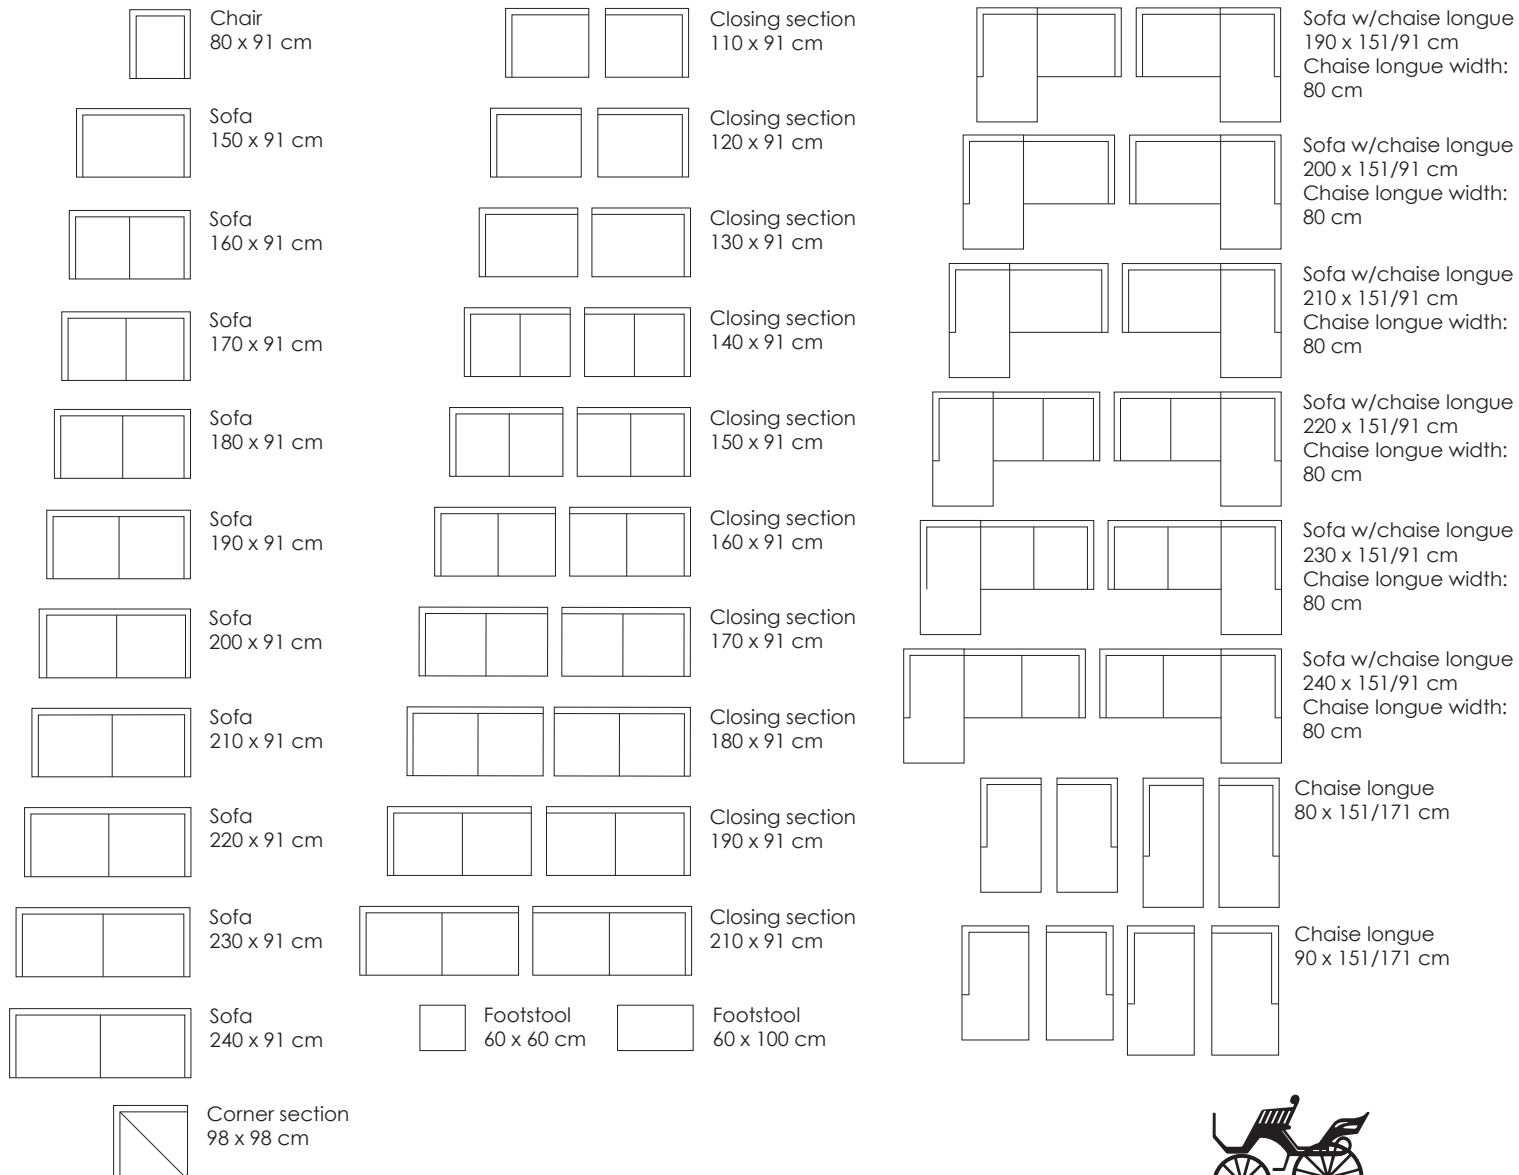

Model Streamline · Design by Jens Juul Eilersen

Arm height: 58 cm · Arm width: 9 cm · Total depth (frame): 91 cm · Seat depth: 55 cm · Seat height: 42 cm · Total height (frame): 71 cm

 Chair 80 x 91 cm	 Closing section 110 x 91 cm	 Sofa with chaise longue 190 x 151/91 cm Chaise width: 80 cm
 Sofa 150 x 91 cm	 Closing section 120 x 91 cm	 Sofa with chaise longue 200 x 151/91 cm Chaise width: 80 cm
 Sofa 160 x 91 cm	 Closing section 130 x 91 cm	 Sofa with chaise longue 210 x 151/91 cm Chaise width: 80 cm
 Sofa 170 x 91 cm	 Closing section 140 x 91 cm	 Sofa with chaise longue 220 x 151/91 cm Chaise width: 80 cm
 Sofa 180 x 91 cm	 Closing section 150 x 91 cm	 Sofa with chaise longue 230 x 151/91 cm Chaise width: 80 cm
 Sofa 190 x 91 cm	 Closing section 160 x 91 cm	 Sofa with chaise longue 240 x 151/91 cm Chaise width: 80 cm
 Sofa 200 x 91 cm	 Closing section 170 x 91 cm	 Corner section 98 x 98 cm
 Sofa 210 x 91 cm	 Closing section 180 x 91 cm	 Chaise longue 80 x 151/171 cm
 Sofa 220 x 91 cm	 Closing section 190 x 91 cm	 Chaise longue 90 x 151/171 cm
 Sofa 230 x 91 cm	 Closing section 210 x 91 cm	 Footstool 60 x 100 cm
 Sofa 240 x 91 cm		 Footstool 60 x 60 cm

Scale 1:100

All overall dimensions correspond to frame sizes.

The drawings are not a detailed expression of how the final furniture appears.

Model Streamline · Design by Jens Juul Eilersen

Arm height: 58 cm · Arm width: 9 cm · Total depth (frame): 91 cm · Seat depth: 55 cm · Seat height: 42 cm · Total height (frame): 71 cm

Scale 1:100

All overall dimensions correspond to frame sizes.

The drawings are not a detailed expression of how the final furniture appears.