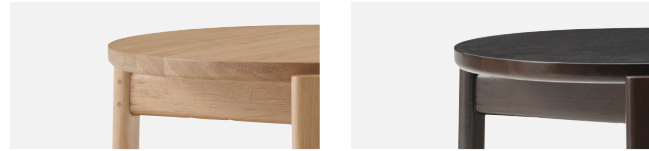

# Passage Stool

BY KRØYER-SÆTTER-LASSEN

Carefully crafted with all the hallmarks of great carpentry, the Passage Stool in FSC-certified solid oak has a warm expression and an organic silhouette that invite to touch. Devised as a flatpack for quick and easy self-assembly, connecting the user to the design, it is offered in a natural or dark lacquered finish. The versatile, flexible piece can be used anywhere where an extra seat is required – at the dining table, office desk, or even as a side table or landing place for clothing in a bedroom or bathroom – and multiples can be stacked together when not in use.

### SEAT & BASE

NATURAL OAK

DARK LACQUERED OAK