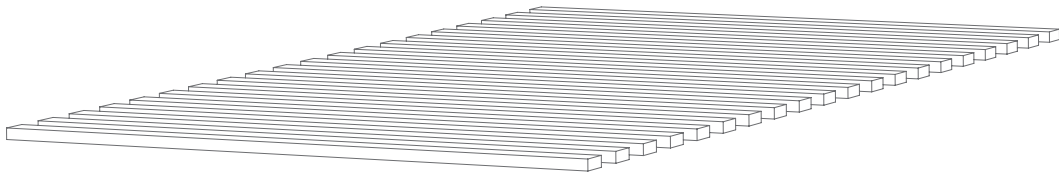

Christoffer Martens,
2007

Siebenschläfer is an interlocking piece from the bed family. With a simple and metal free construction, his corpus can be assembled in an instant. His four individual parts can be interlocked quick as a flash to make a sleeping bunk. To sink either into a type of hibernation or light daydreams. Siebenschläfer can also be found in bedrooms outside Europe due to his pleasant manner. His rest periods last from the beginning of January until the end of December. His only natural enemy is the alarm clock.

*Außenmaße
external dimensions

Wir können auch anders! Passen Sie dieses Produkt einfach in Länge und Breite an.
There's more than one way to do it! Simply adjust length or width of this product.

Siebenschläfer Seitenablage / Siebenschläfer Bed Shelf

Stahl pulverbeschichtet
steel powder coated

- Lichtgrau / Light grey
- Anthrazit / Anthracite

Siebenschläfer Lattenrost / *Siebenschläfer Slatted Frame*

Massivholz

Solid wood

● Unbehandelt / *Untreated*

Gurtband

Belt strap

Roll-Lattenrost für alle Bett-Breiten.

Roll-up slatted frame for all bed widths.