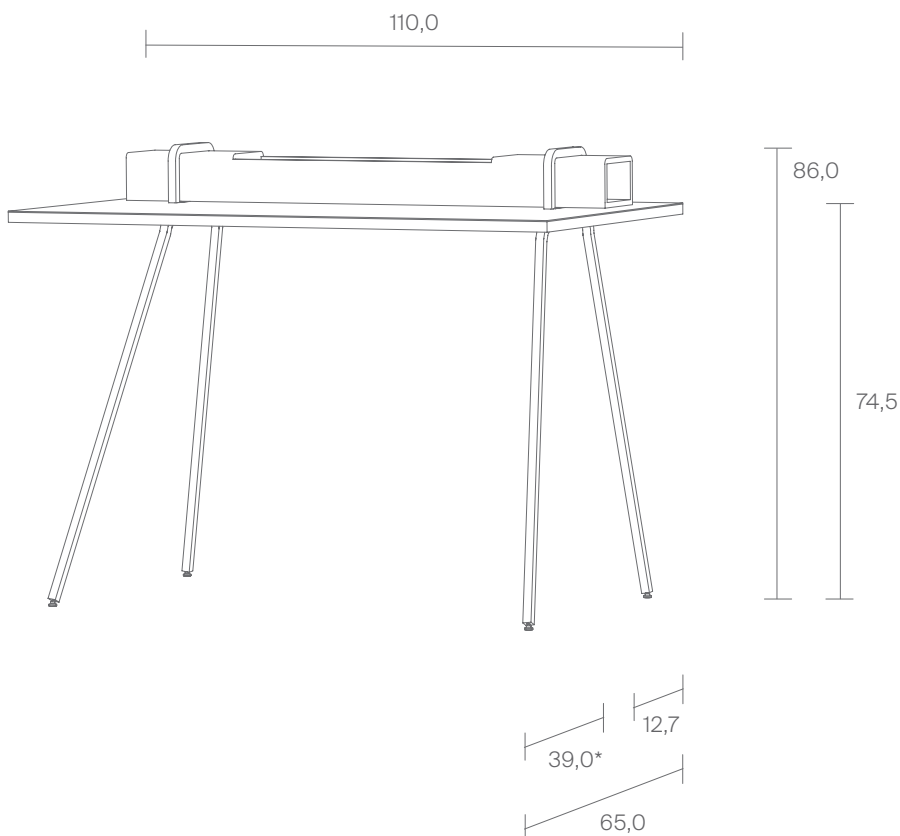

Riegel / Bar

Douglasie

Douglas fir

● Unbehandelt / *Untreated*

Esche

Ash

● Unbehandelt / *Untreated*

Tischbeine / Table legs

Stahl nitriert

Steel nitrided

Tischplatte Kern / Table top core

MDF oder FU (Sperrholz, Birke)

MDF or FU (birch plywood)

Tischoberfläche / Table surface

MDF

MDF

● Natur / *Natural*

Linoleum

Linoleum

● Schwarz / *Black*

● Grau / *Grey*

● Hellbeige / *Light Beige*

* Arbeitstiefe
Depth work area