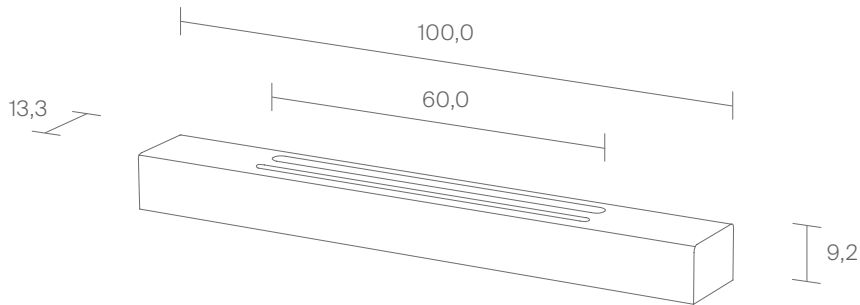

Kurt Riegel / Kurt bars

Riegel / Bar

Douglasie

Douglas fir

● Unbehandelt / *Untreated*