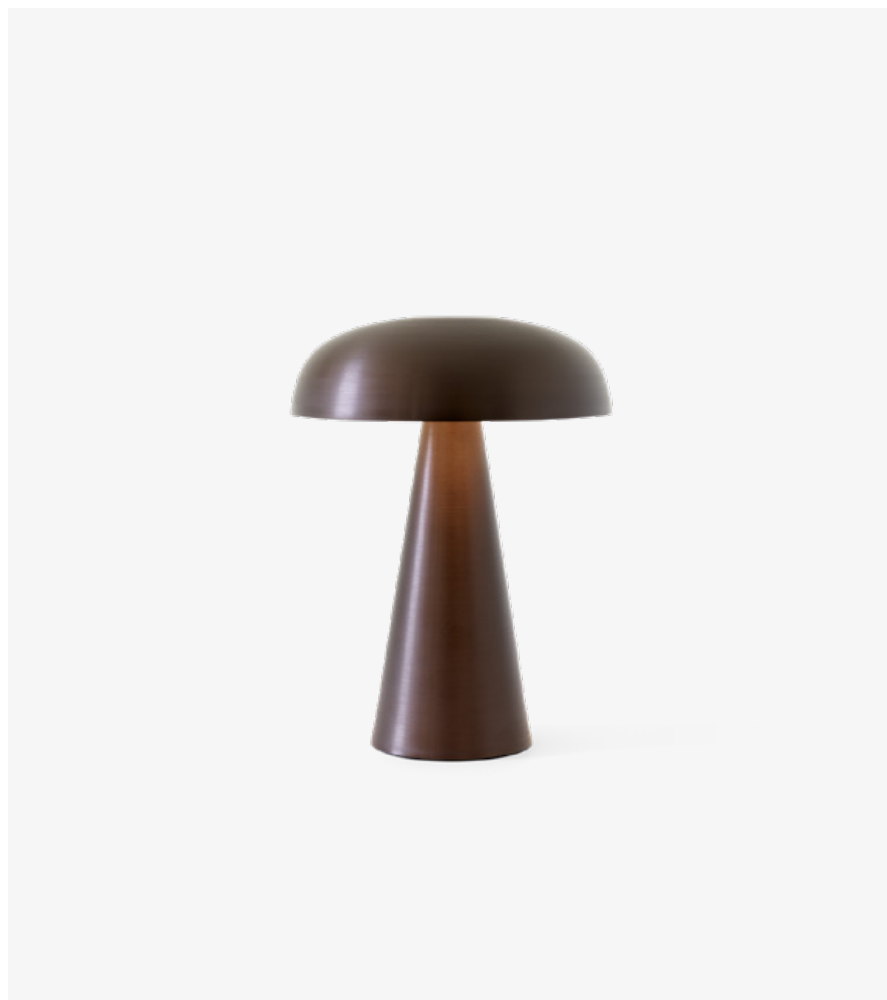

Material

Aluminium & ABS

Colours

Bronzed Brass, Brass and Black

Dimensions

Ø: 16cm / 6.3in, H: 21cm / 8.3in

Packaging dimensions

H: 28.5cm / 11.2in, W: 21cm / 8.3in, D: 21cm / 8.3in

Weight

Product: 0.5 kg / Incl. packaging: 1 kg

Colli quantity

2 pc / Sales colli qty: 1 pc

Technical specification

Voltage Recharge input: 5.0V, 1A

Battery

Operating time when fully charged:

1 battery: 11 hours, 2 batteries: 20 hours

Charging time: 1 battery: 3,5 hours

2 batteries: 6 hours. Replaceable &Tradition

battery. Can be purchased at &Tradition.

Light source & Energy efficiency class

1W LED light bulb, Light output: 100 lumen

CRI: >85, Colour temperature (Kelvin): 2700K

Luminaire is compatible with bulbs of energy classes:

A++ - A. Estimated LED lifetime 25.000 hours.

Replaceable &Tradition light bulb. Can be purchased at &Tradition.

Dimmability

3 levels (40% - 70% - 100%)

Charging

Magnetic micro USB cable (2m) / Charging tray

Certifications

CE UK CA II IP44

Cleaning instructions

Wipe surface of the shade with a dry cloth. Do not use any abrasive cleaning tools such as steel wool, scouring sponges or stiff brushes. Never use strong cleaning agents such as white spirit, terpentine, household glass cleaner or cellulose thinners.

→ Stock item

Bronzed Brass, Brass, Black

Related products

Charging trolley and tray

&Tradition®